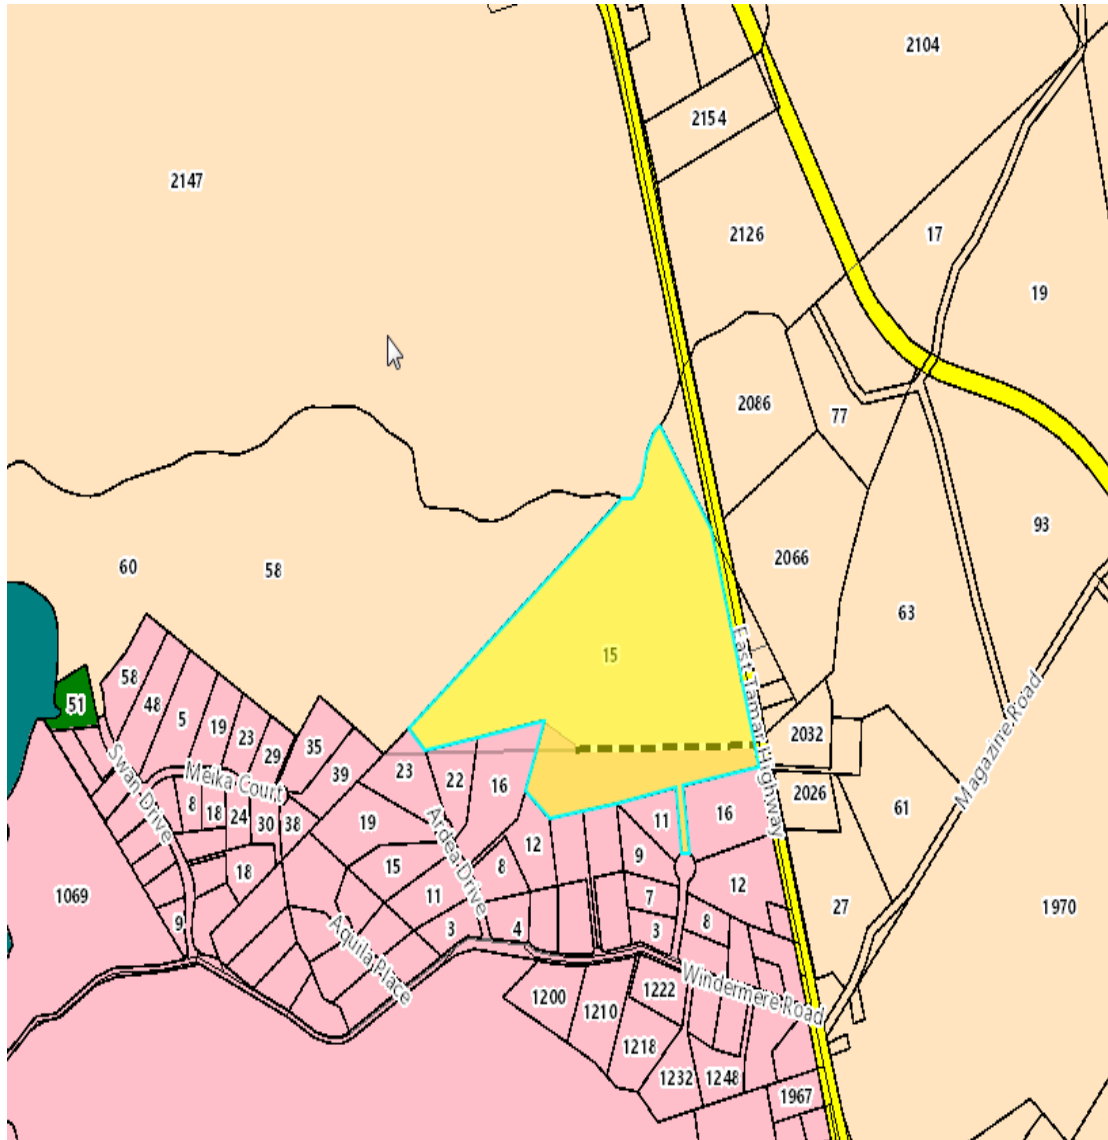

15 Atratus Rise Swan Bay  
Attachment 1 - Locality Map

City of Launceston  
*A Leader in Community & Government*

**LOCALITY MAP**  
**15 ATRATUS RISE, SWAN BAY**

**Locality Map**

Scale: This Map Is Not to Scale