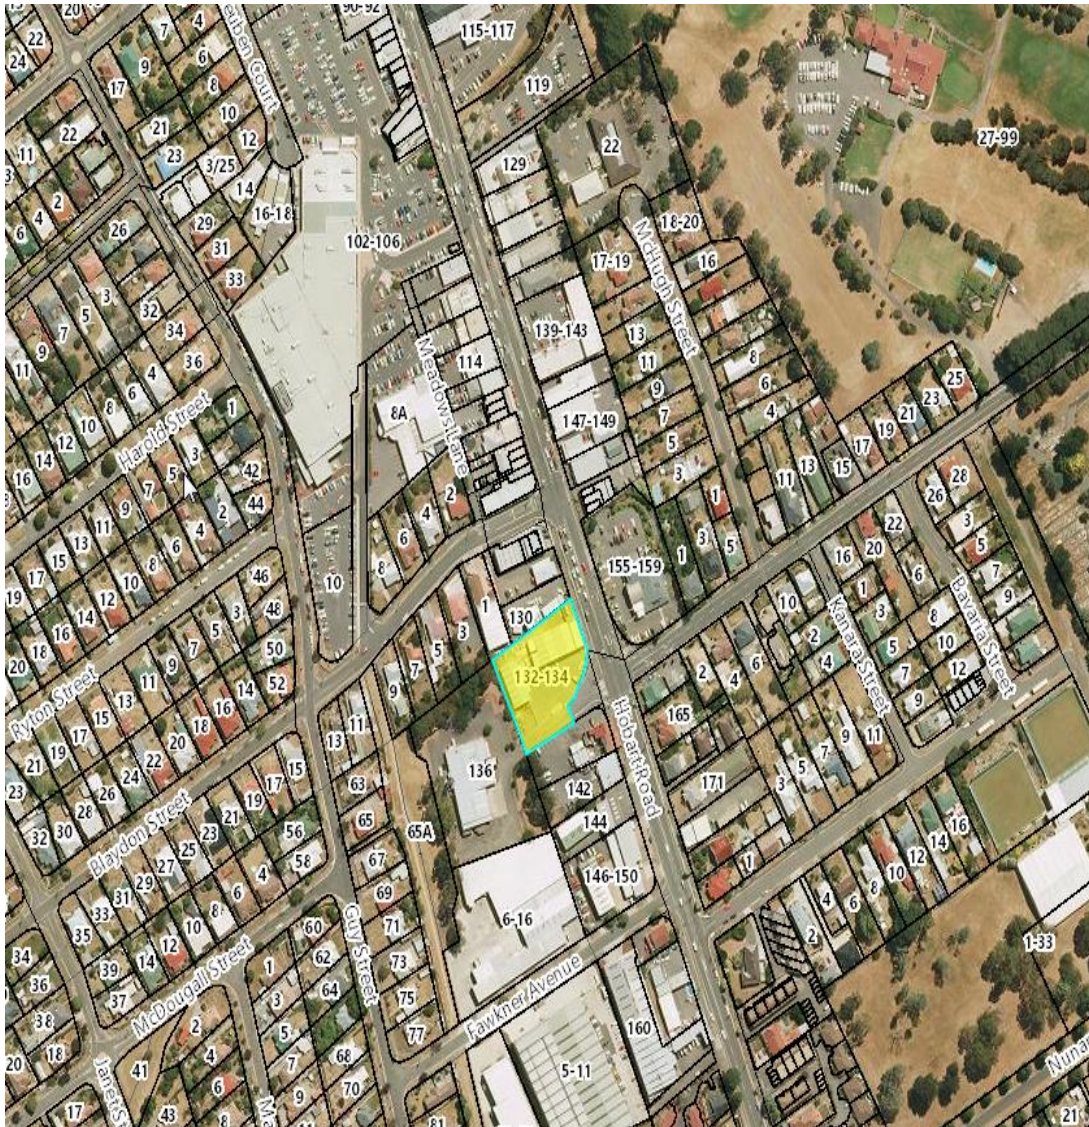

## LOCALITY MAP - 132-134 HOBART ROAD, KINGS MEADOWS

### Locality Map

Scale: This Map Is Not to Scale