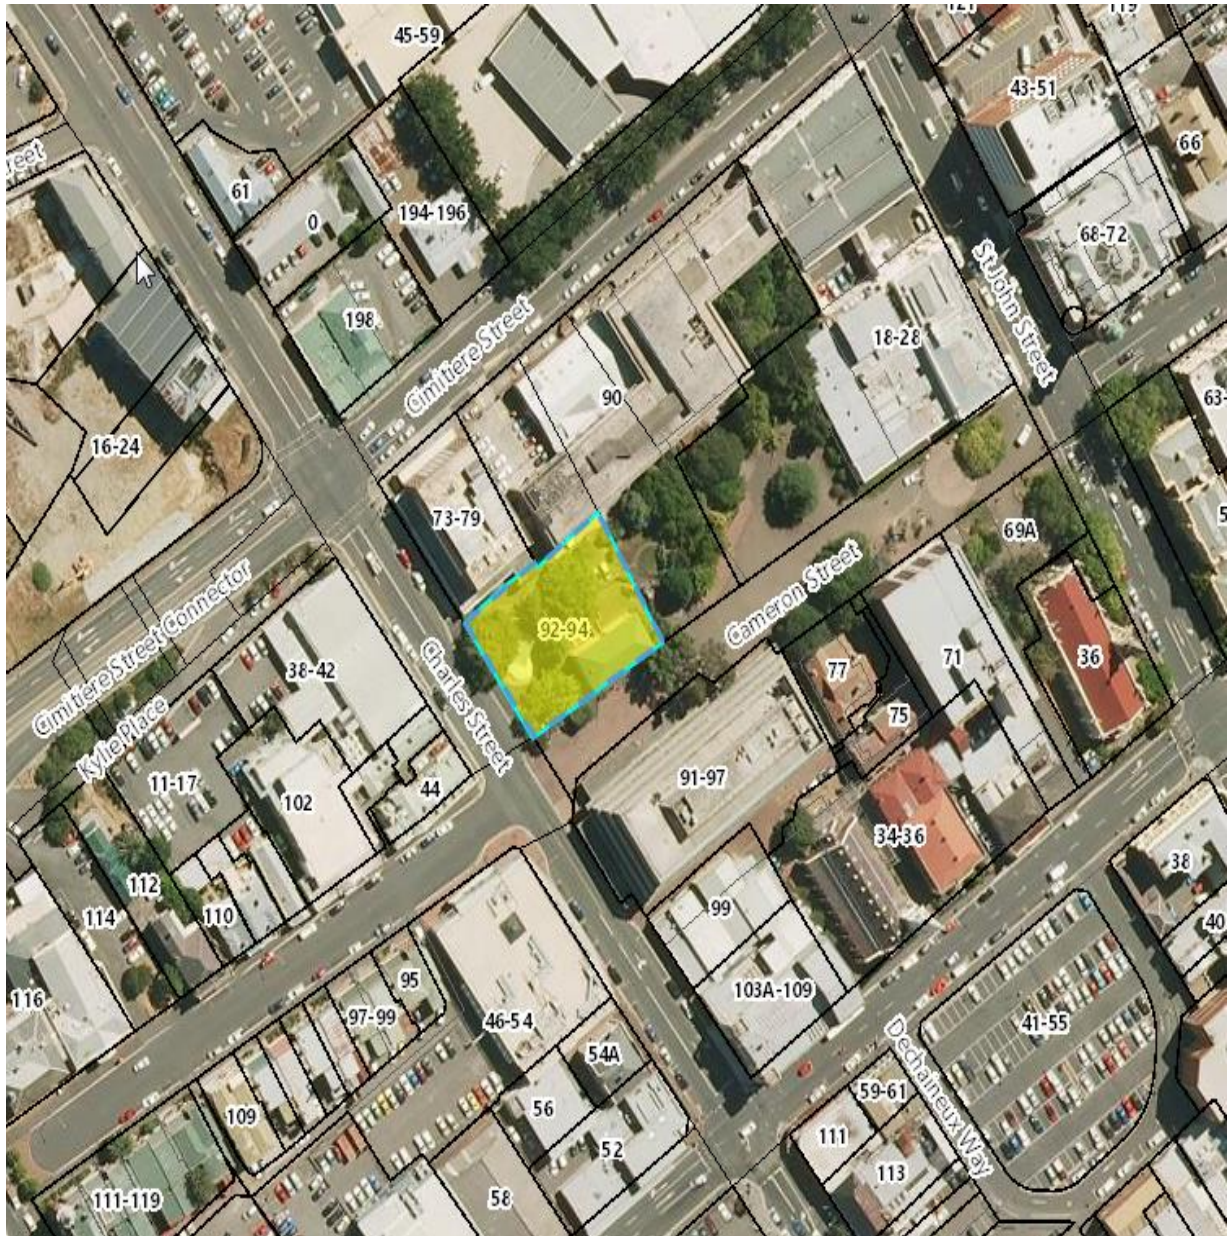

## LOCALITY MAP 92-94 CAMERON STREET, LAUNCESTON

### Locality Map

Scale: This Map Is Not to Scale