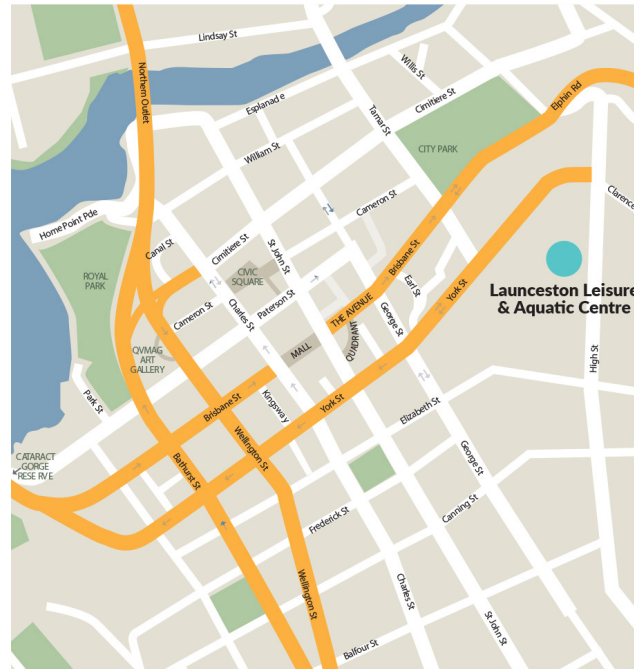

Opening hours
 Monday to Friday - 6am to 8pm
 Monday to Friday LAfit Member Access - 6am to 9pm
 Weekends - 8am to 6pm
 Public Holidays - 8am to 6pm
 Good Friday and Christmas Day - Closed

18a High Street
 Launceston TAS 7250
 T 03 6323 3636
 E info@launcestonaquatic.com.au
www.launceston.tas.gov.au/lac
www.facebook.com/LauncestonLeisureAndAquatic
www.instagram.com/LauncestonLeisureAndAquatic