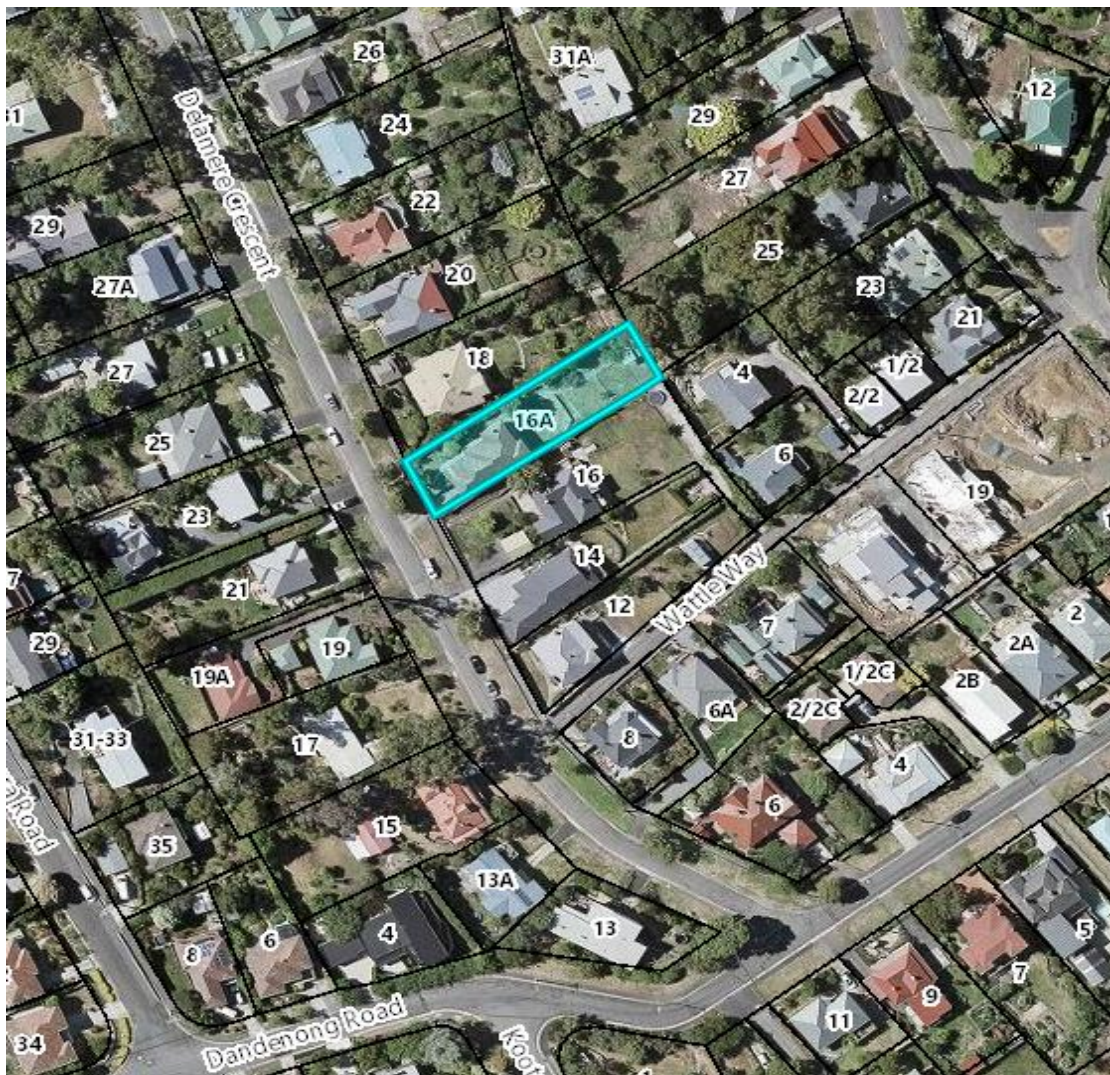

Attachment 1 - 16a Delamere Crescent, Trevallyn - Locality Map

Launceston City Council  
*A Leader in Community & Government*

# LOCALITY MAP

## 16A DELAMERE CRESENT, TREVALLYN

**Scale:** This Map Is Not to Scale