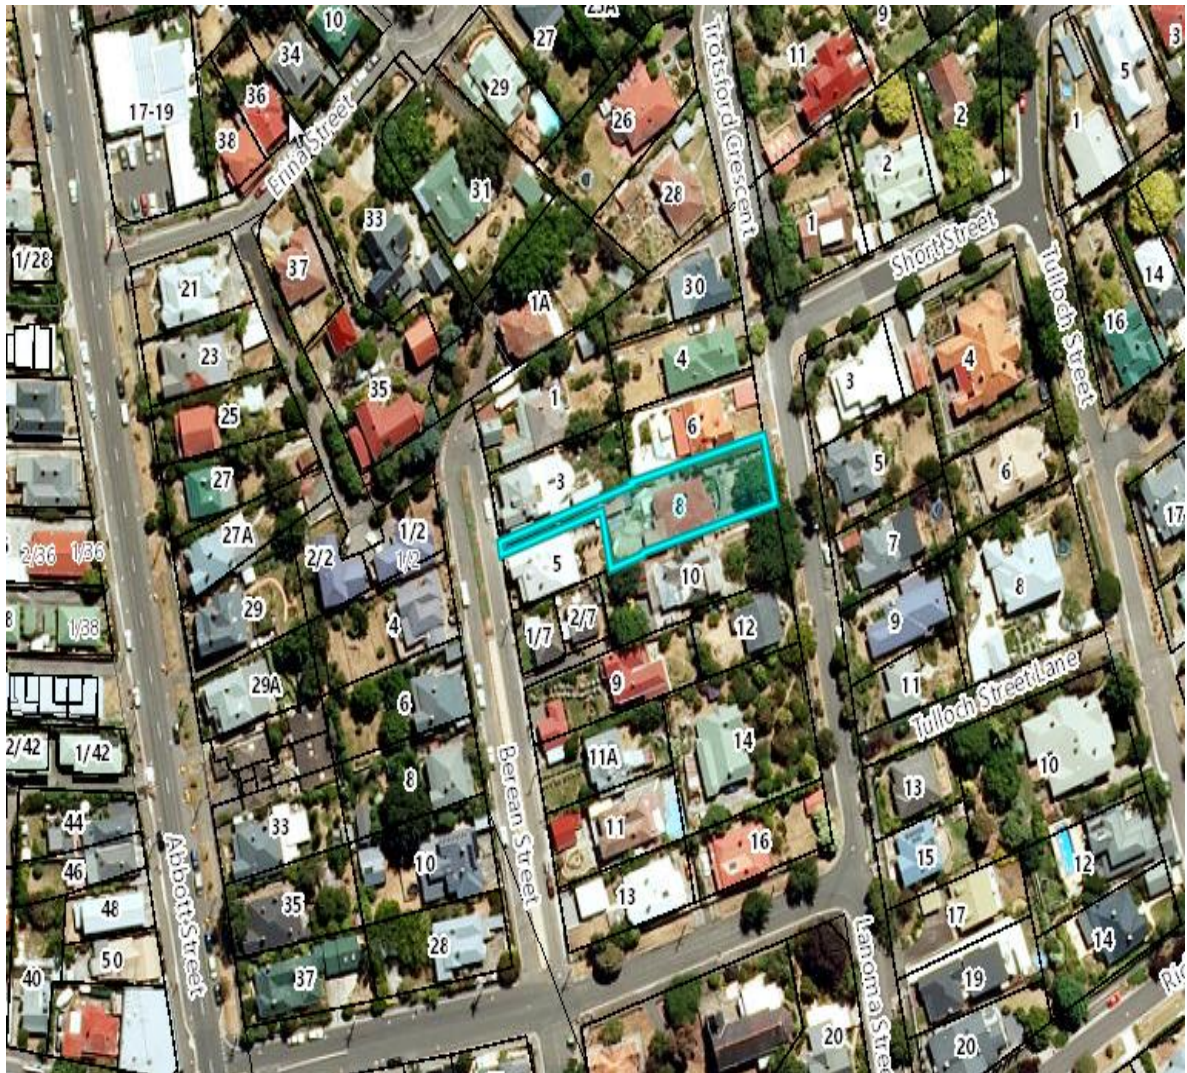

Launceston City Council
A Leader in Community & Government

LOCALITY MAP 8 LANOMA STREET, EAST LAUNCESTON

Locality Map

Scale: This Map Is Not to Scale