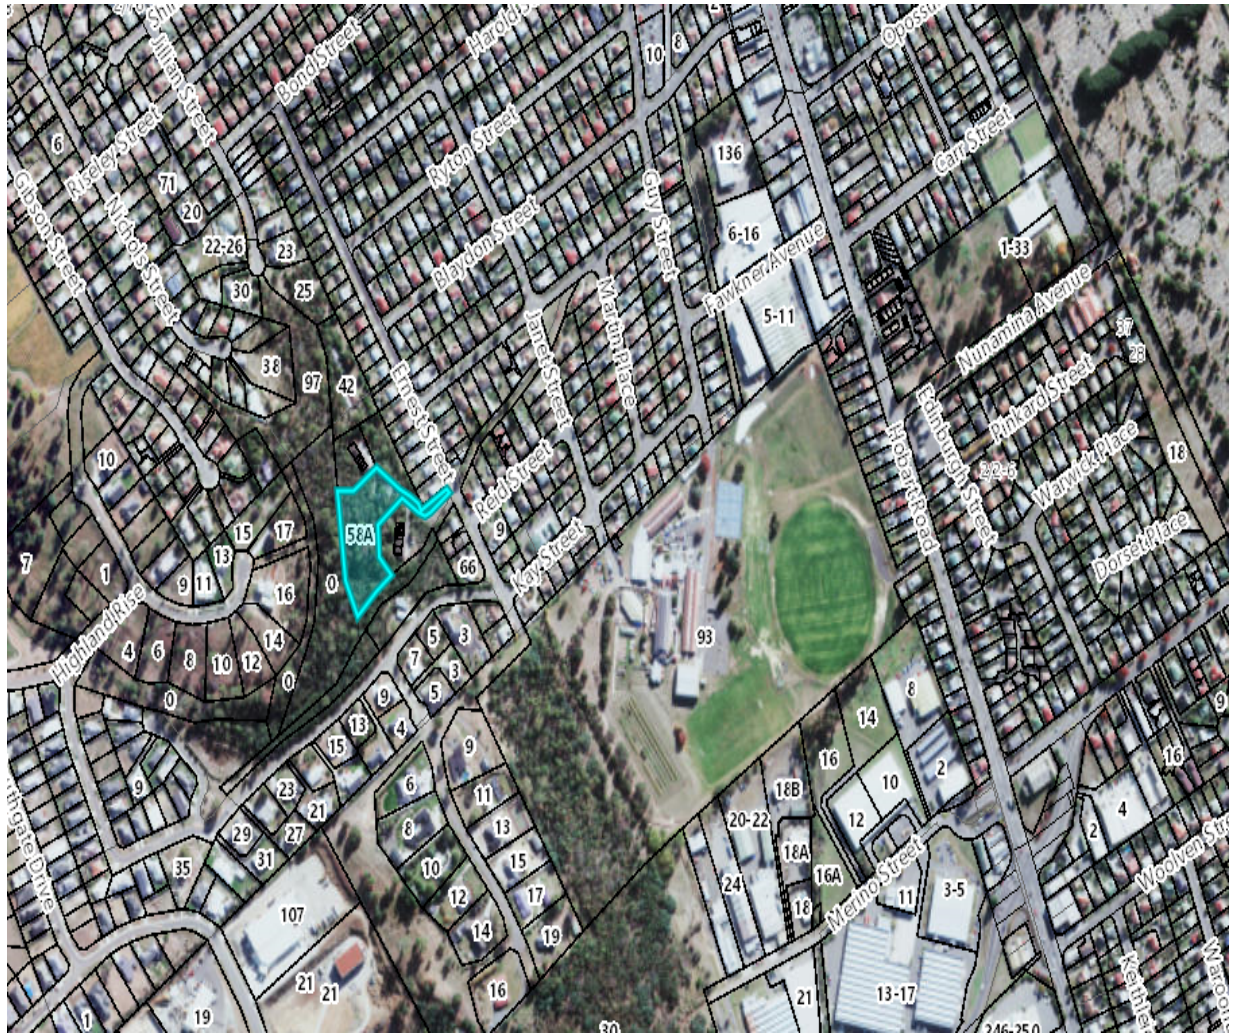

Launceston City Council
A Leader in Community & Government

LOCALITY MAP 58A ERNEST STREET, KINGS MEADOWS

Locality Map

Scale: This Map Is Not to Scale