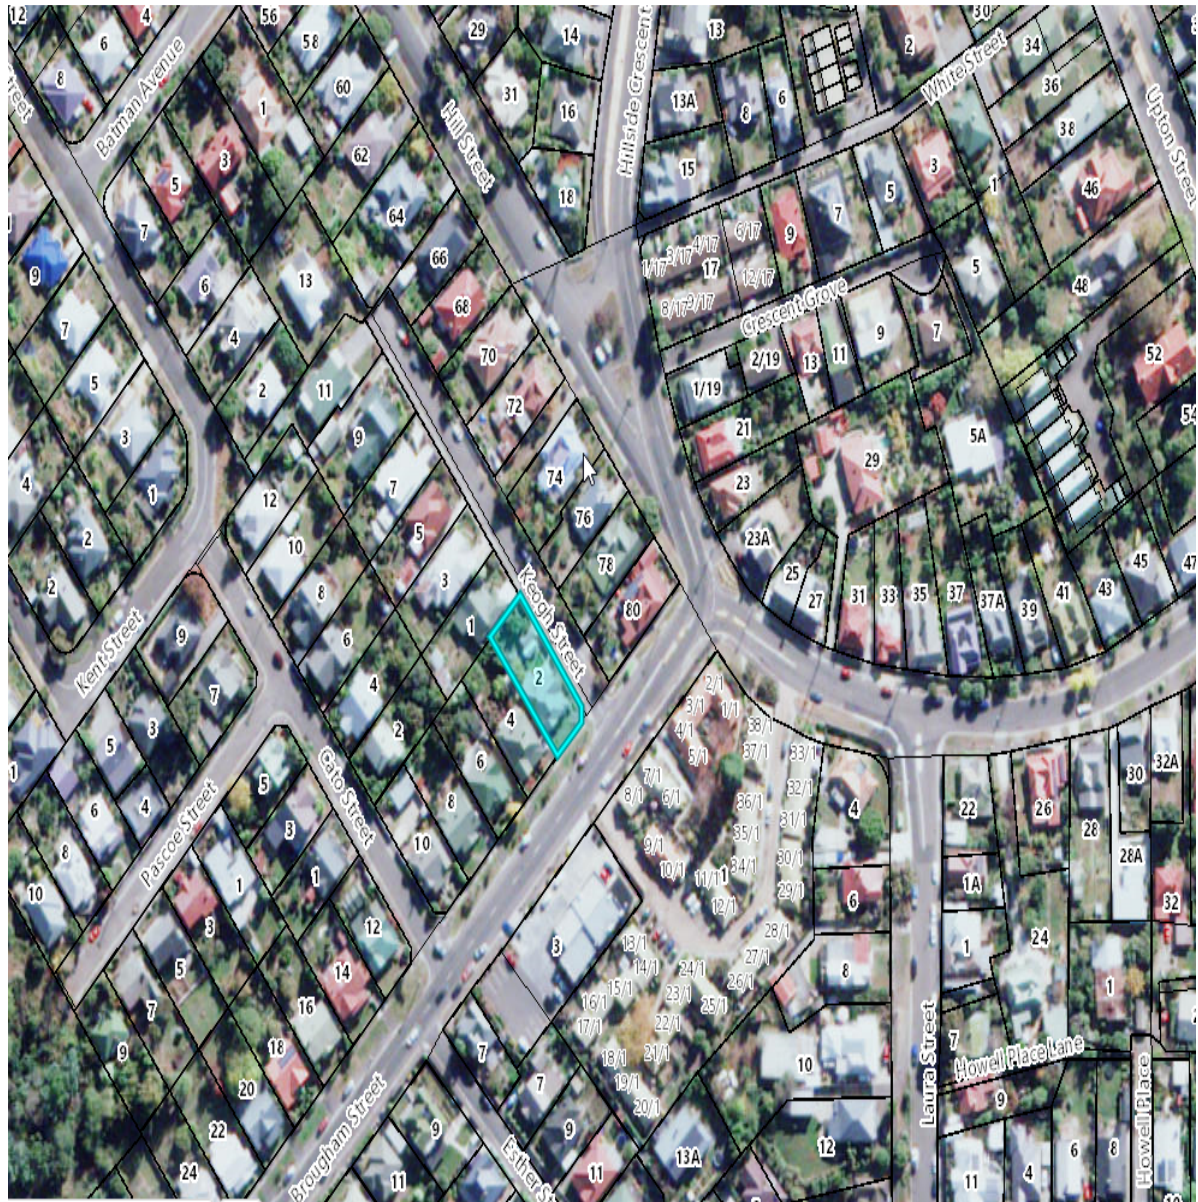

## LOCALITY MAP 2 BROUGHAM STREET, WEST LAUNCESTON

### Locality Map

Scale: This Map Is Not to Scale