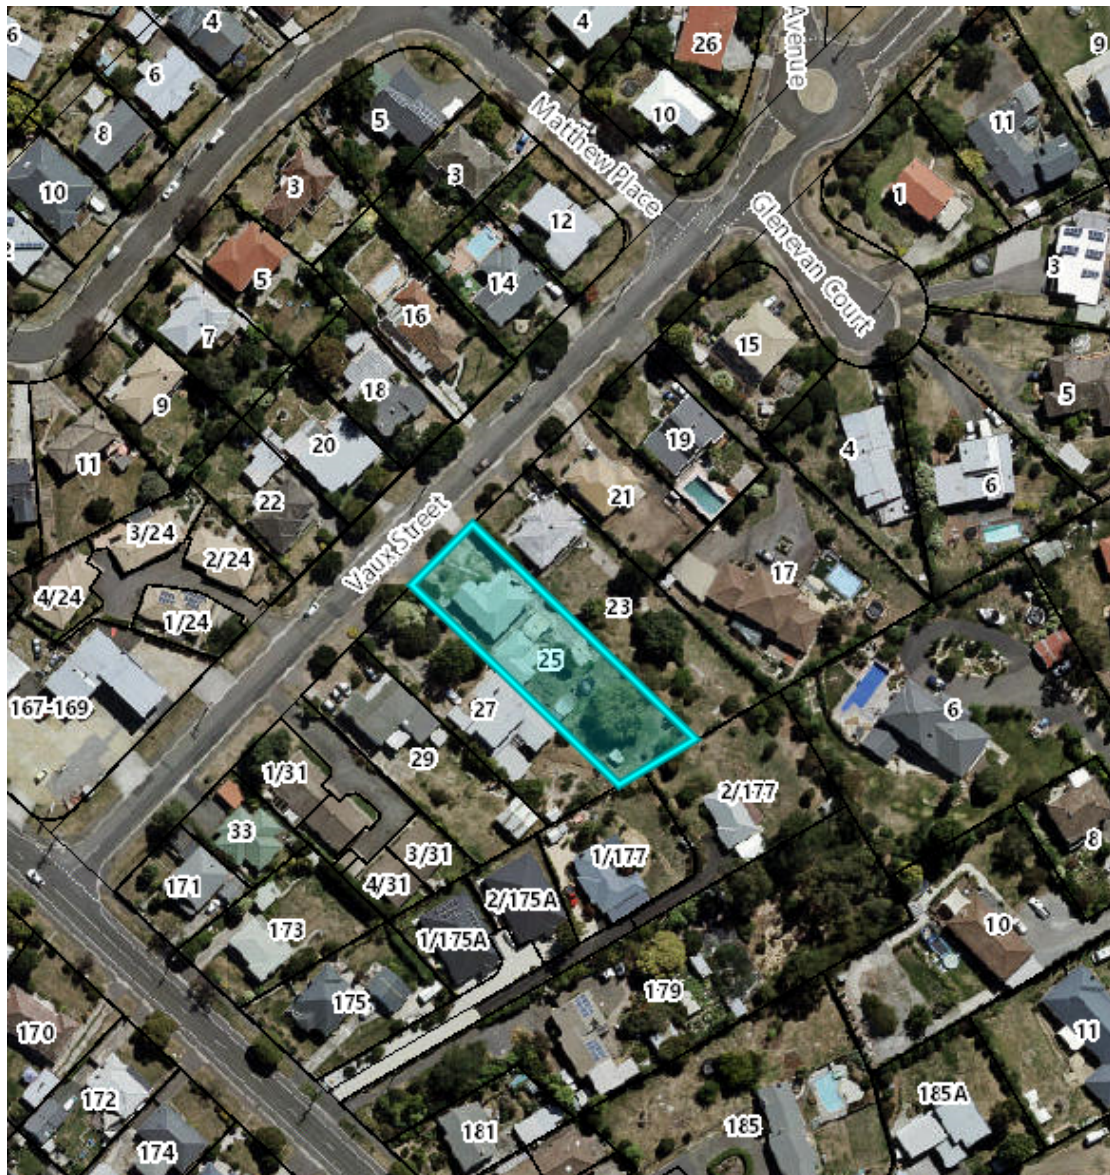

City of Launceston
A Leader in Community & Government

LOCALITY MAP

DA0168/2019 - 25 Vaux Street, West Launceston

Locality Map

Scale: This Map Is Not to Scale