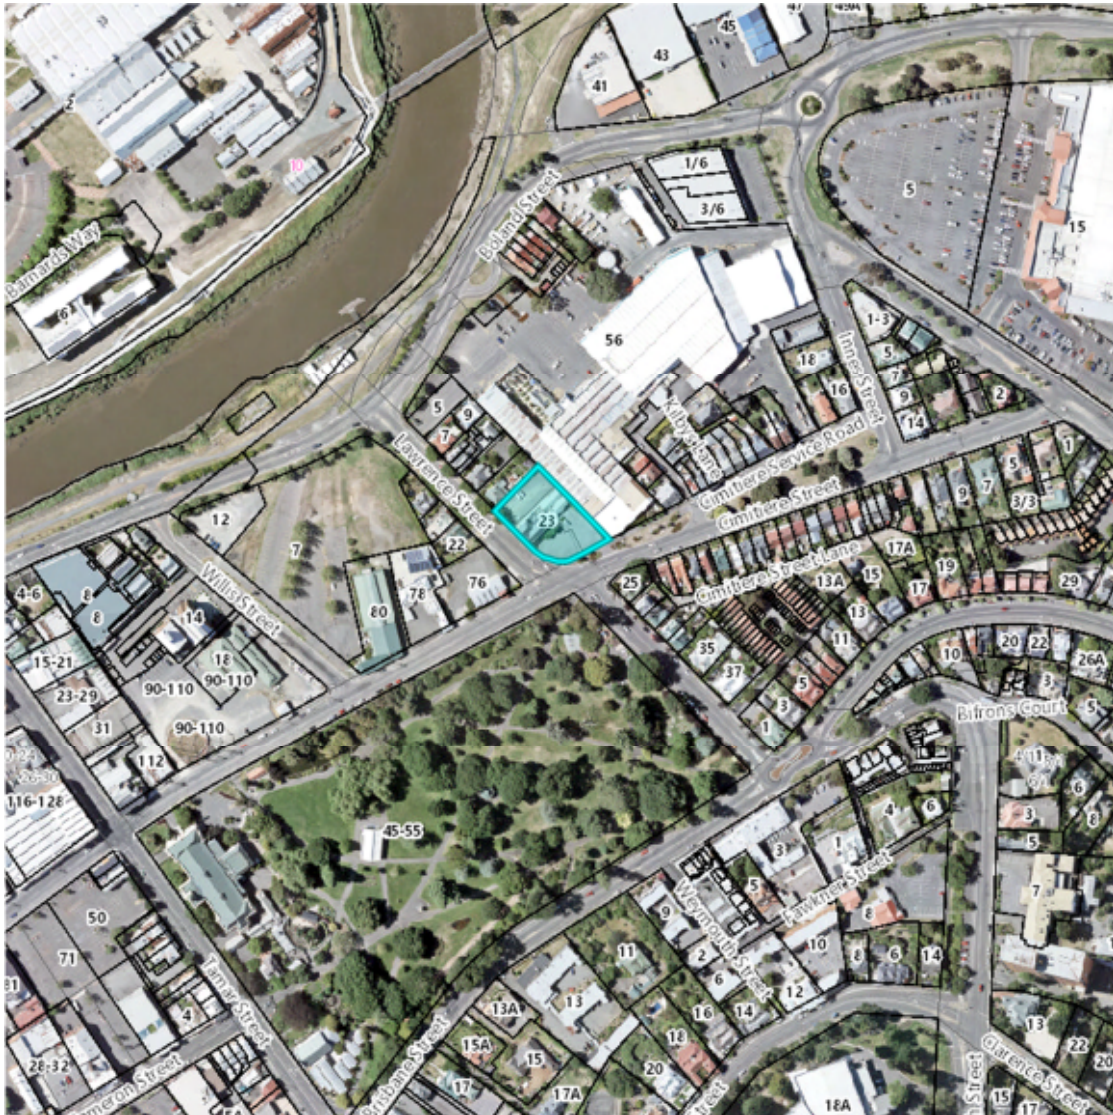

City of Launceston
A Leader in Community & Government

LOCALITY MAP
DA0370/2019 - 23 Lawrence Street, Launceston

Locality Map

Scale: This Map Is Not to Scale