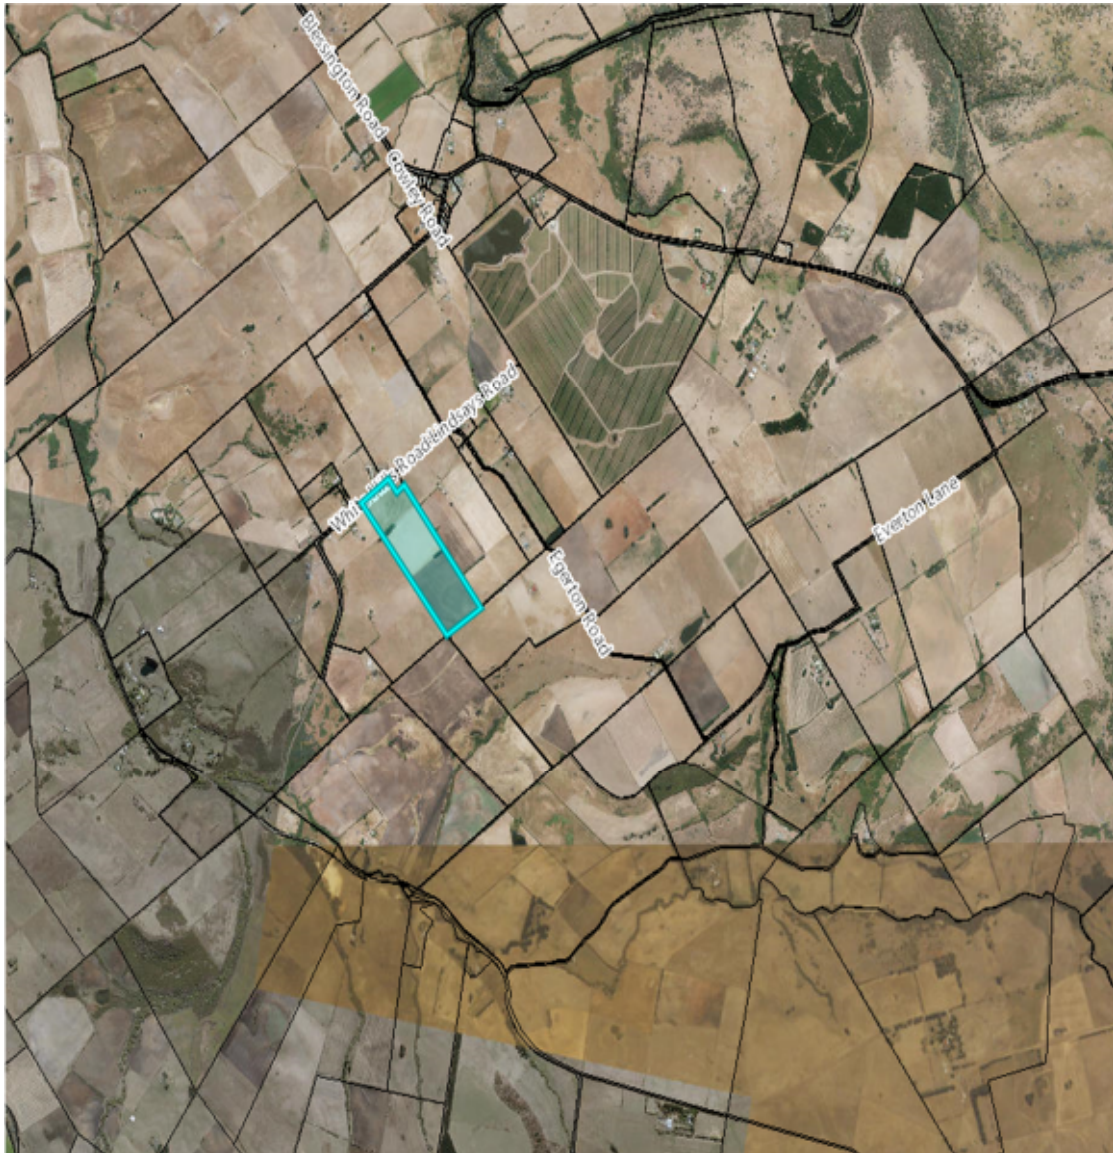

**City of Launceston**  
*A Leader in Community & Government*

**LOCALITY MAP**  
**DA0104/2019 - 195-211 White Hills Road, White Hills**

**Locality Map**

Scale: This Map Is Not to Scale