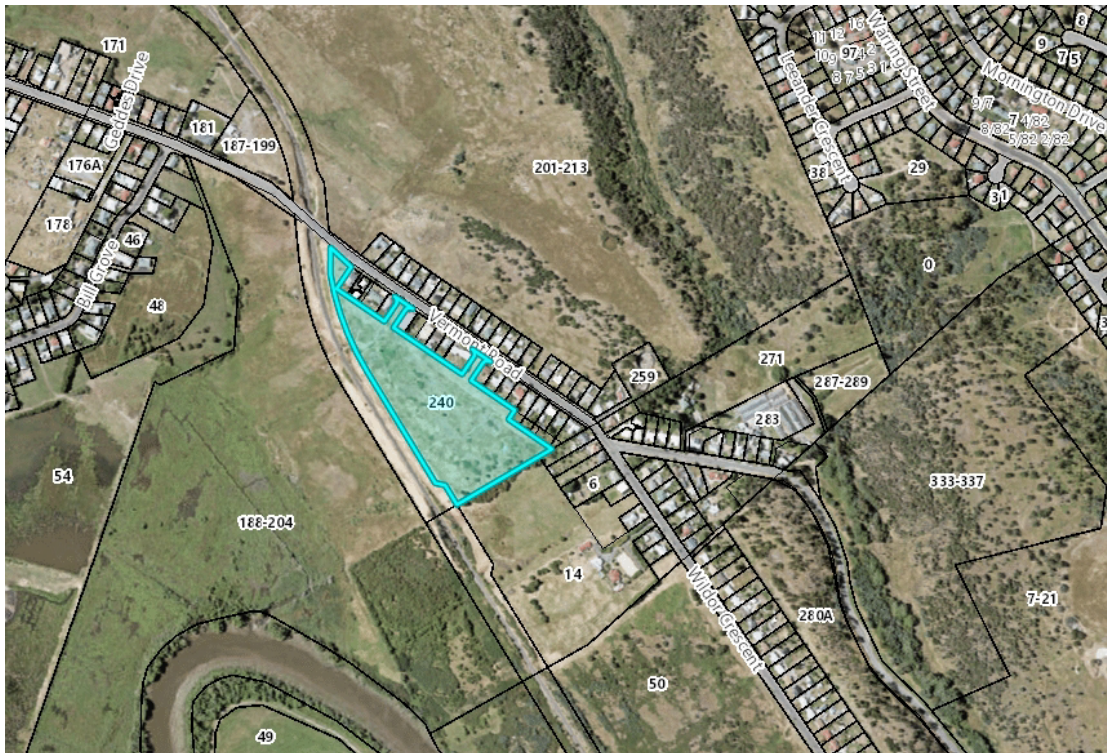

City of Launceston
A Leader in Community & Government

LOCALITY MAP
DA0642/2018 - 240 Vermont Road, Mowbray

Locality Map

Scale: This Map Is Not to Scale