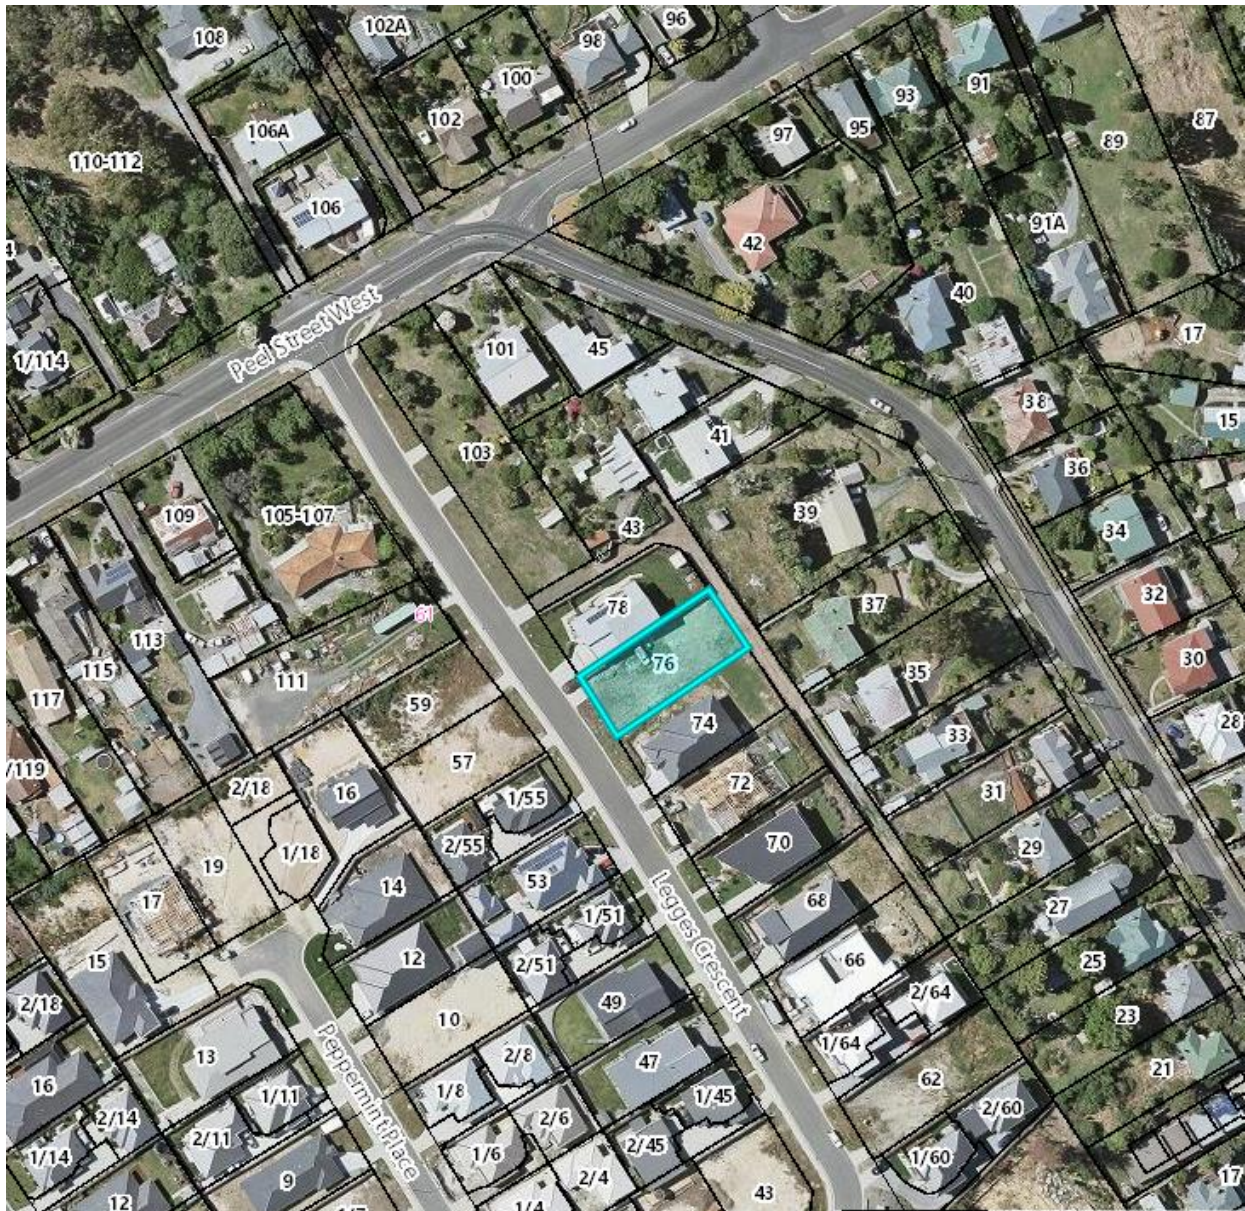

City of Launceston
A Leader in Community & Government

LOCALITY MAP

DA0189/2019 - 76 Legges Crescent, Prospect

Locality Map

Scale: This Map Is Not to Scale