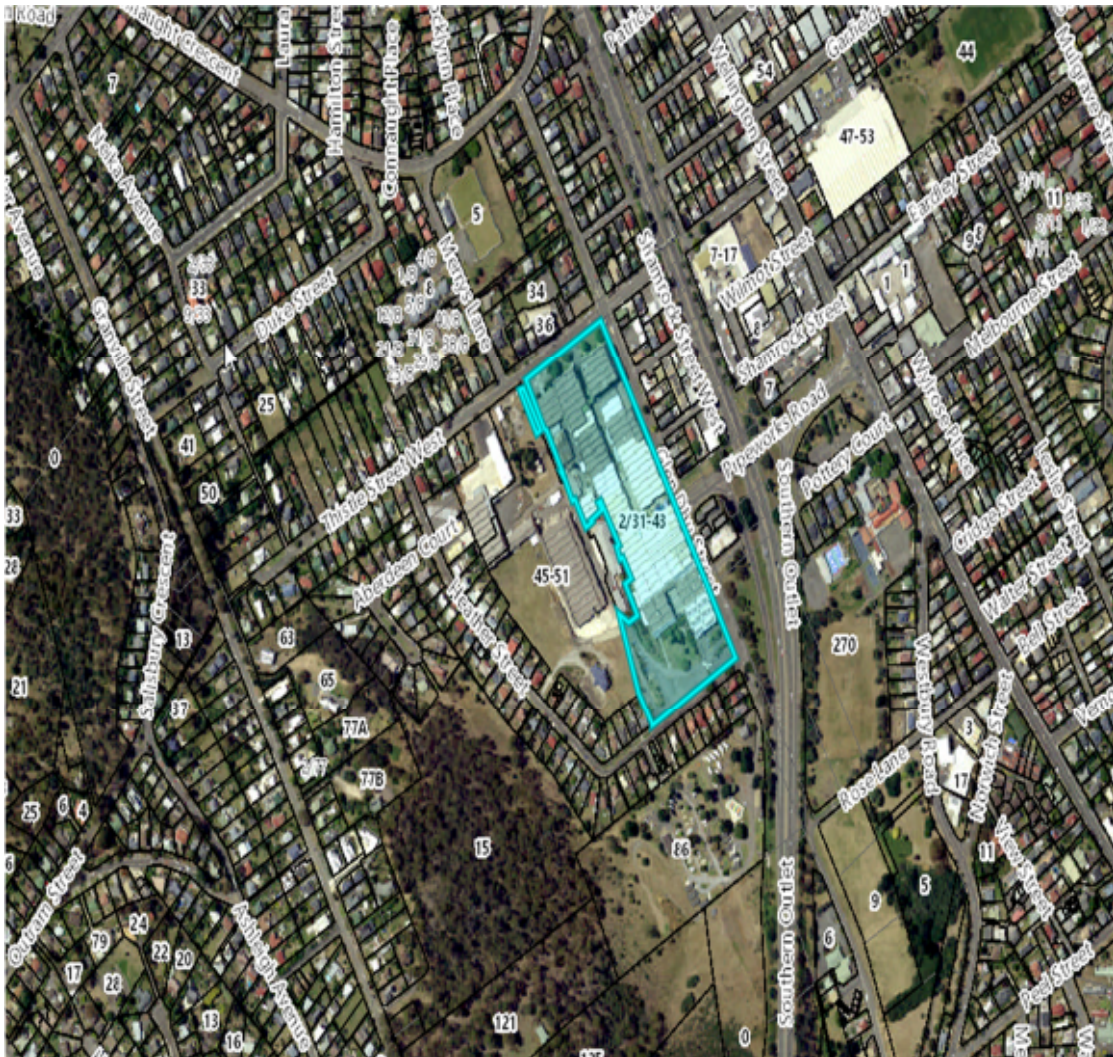

City of Launceston  
*A Leader in Community & Government*

**LOCALITY MAP**  
**2/31-43 Thistle Street West, South Launceston**

**Locality Map**

Scale: This Map Is Not to Scale