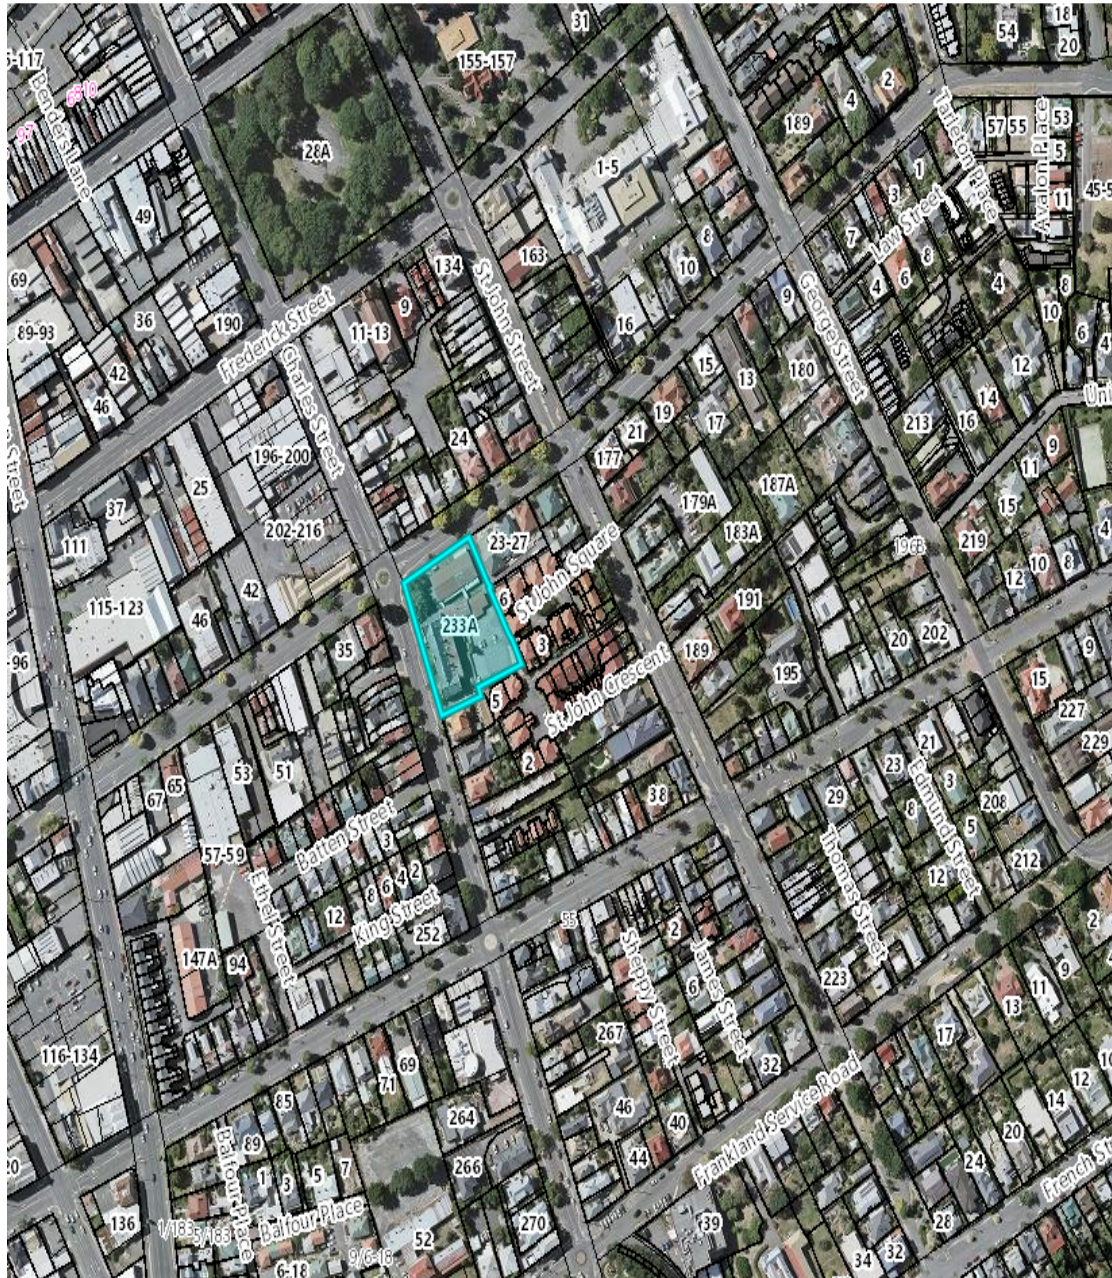

## LOCALITY MAP 233A CHARLES STREET, LAUNCESTON

### Locality Map

Scale: This Map Is Not to Scale