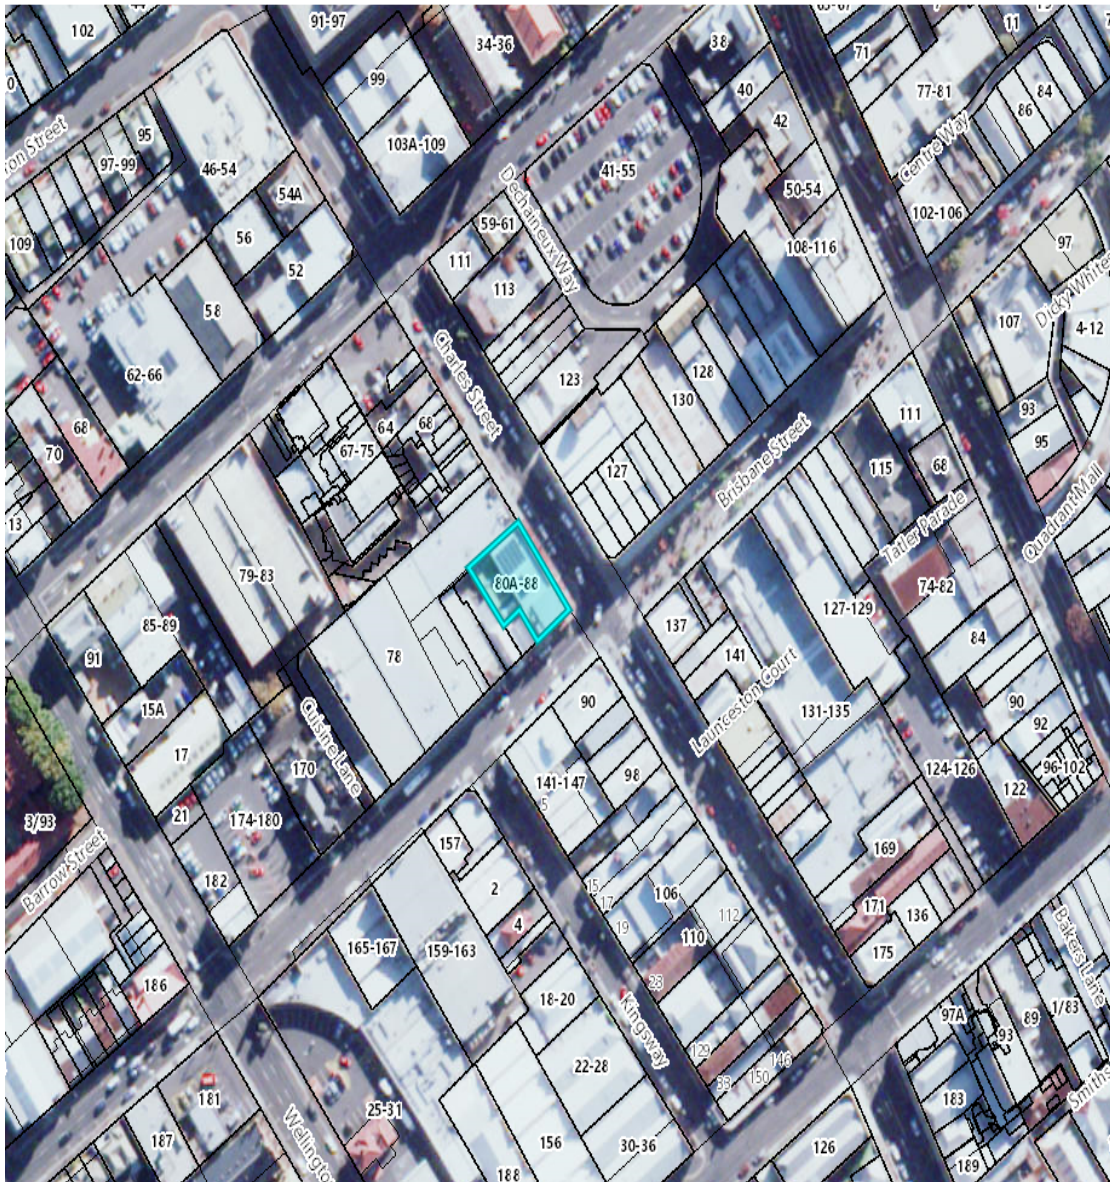

City of Launceston
A Leader in Community & Government

LOCALITY MAP
DA0698/2018 - 80A-88 Charles Street,
Launceston

Locality Map

Scale: This Map Is Not to Scale