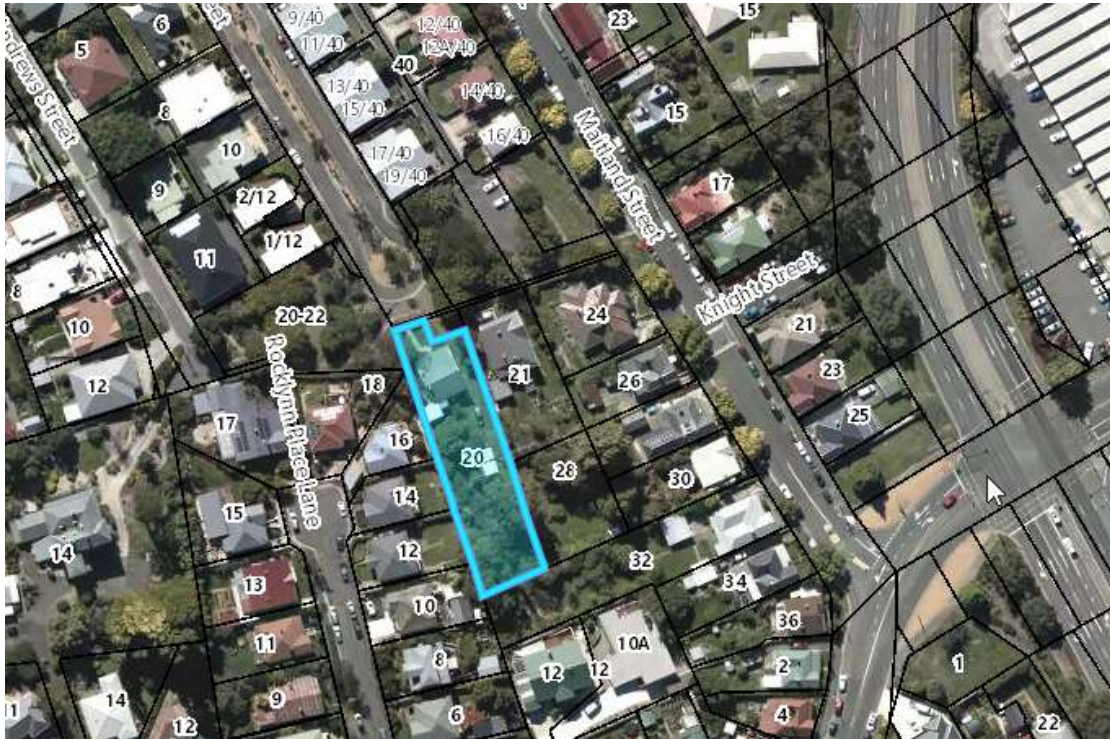

City of Launceston
A Leader in Community & Government

LOCALITY MAP

DA0556/2020 - 20 Church Street, Launceston

Locality Map

Scale: This Map Is Not to Scale