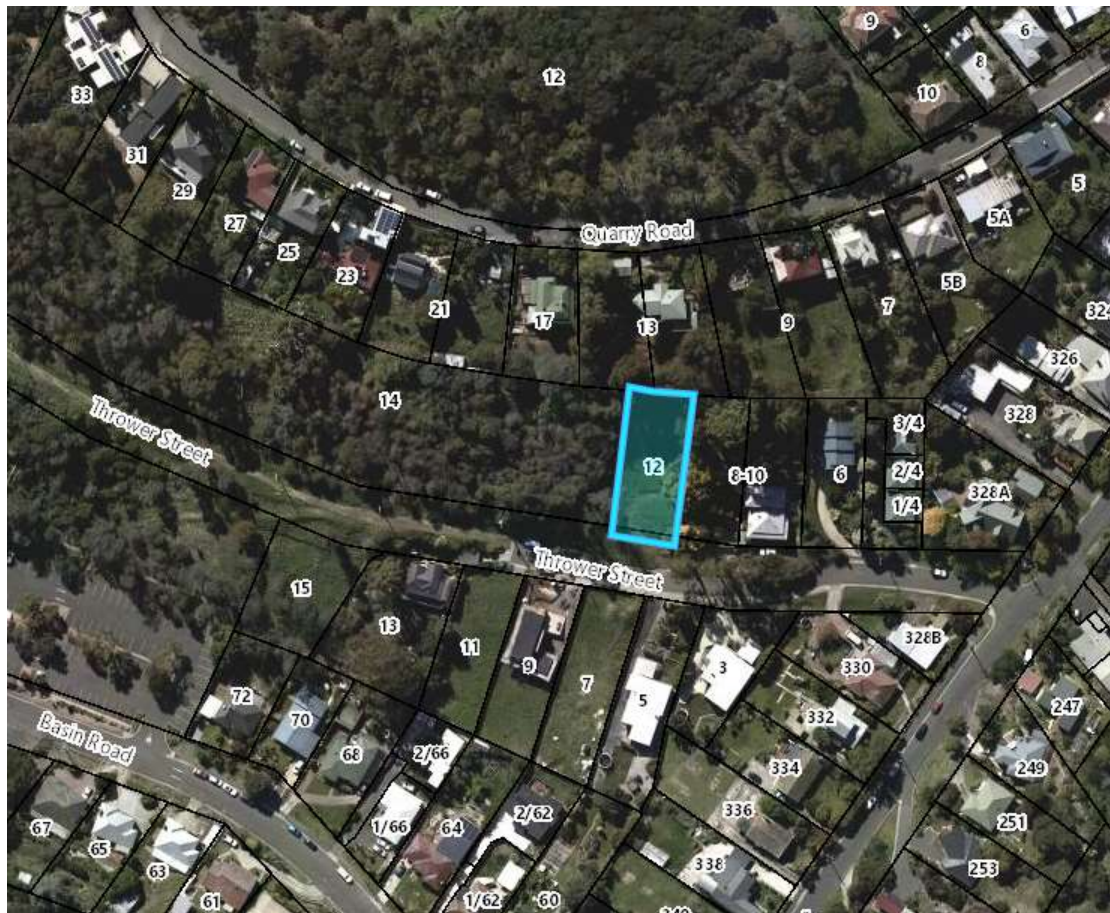

City of Launceston
A Leader in Community & Government

LOCALITY MAP
DA0247/2020 - 12 Thrower Street, West
Launceston

Locality Map

Scale: This Map Is Not to Scale