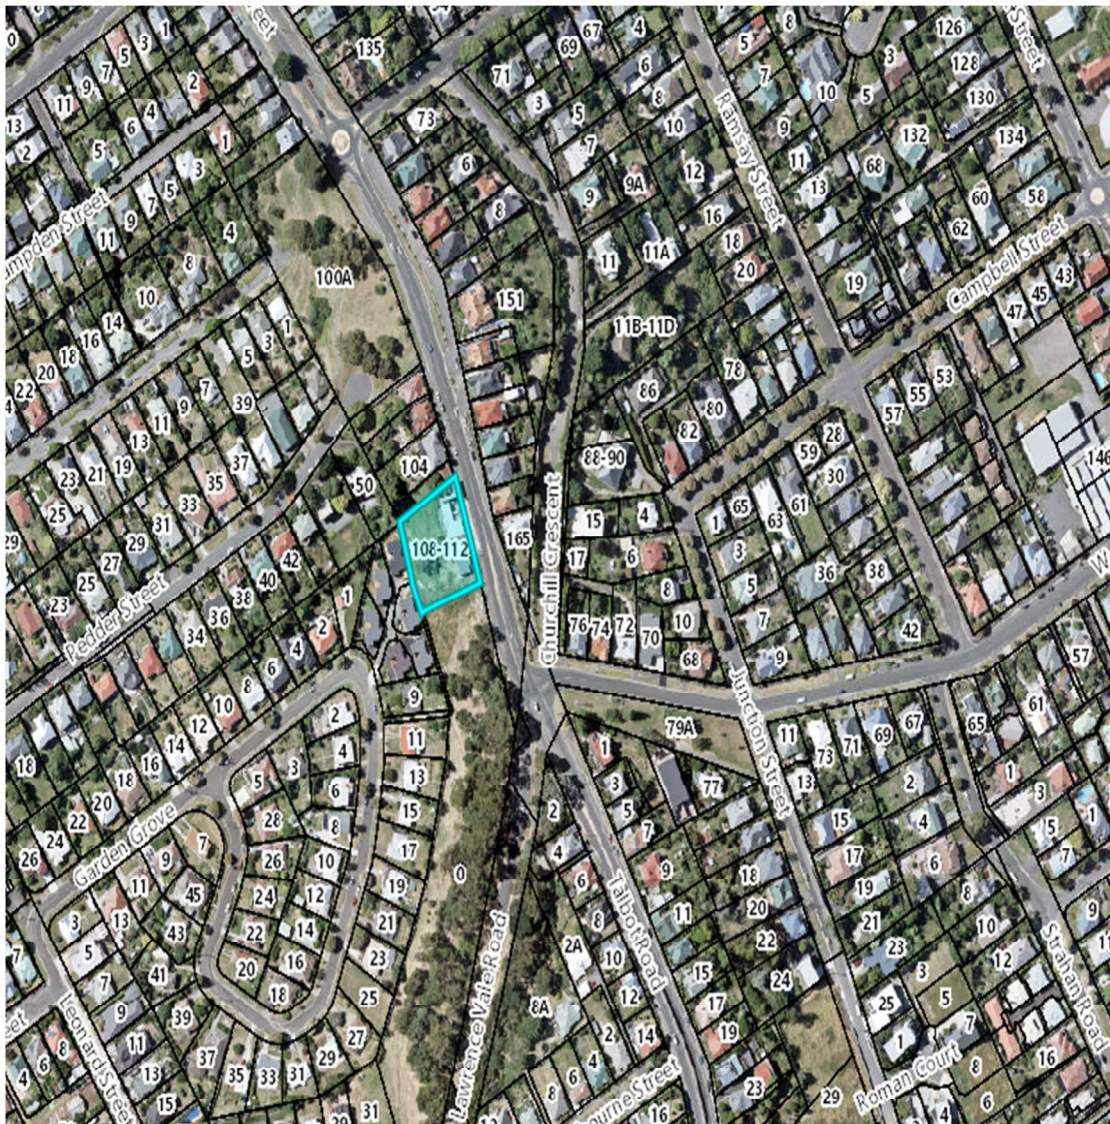

City of Launceston
A Leader in Community & Government

LOCALITY MAP

DA0104/2020 - 108-112 High Street, Newstead

Locality Map

Scale: This Map Is Not to Scale