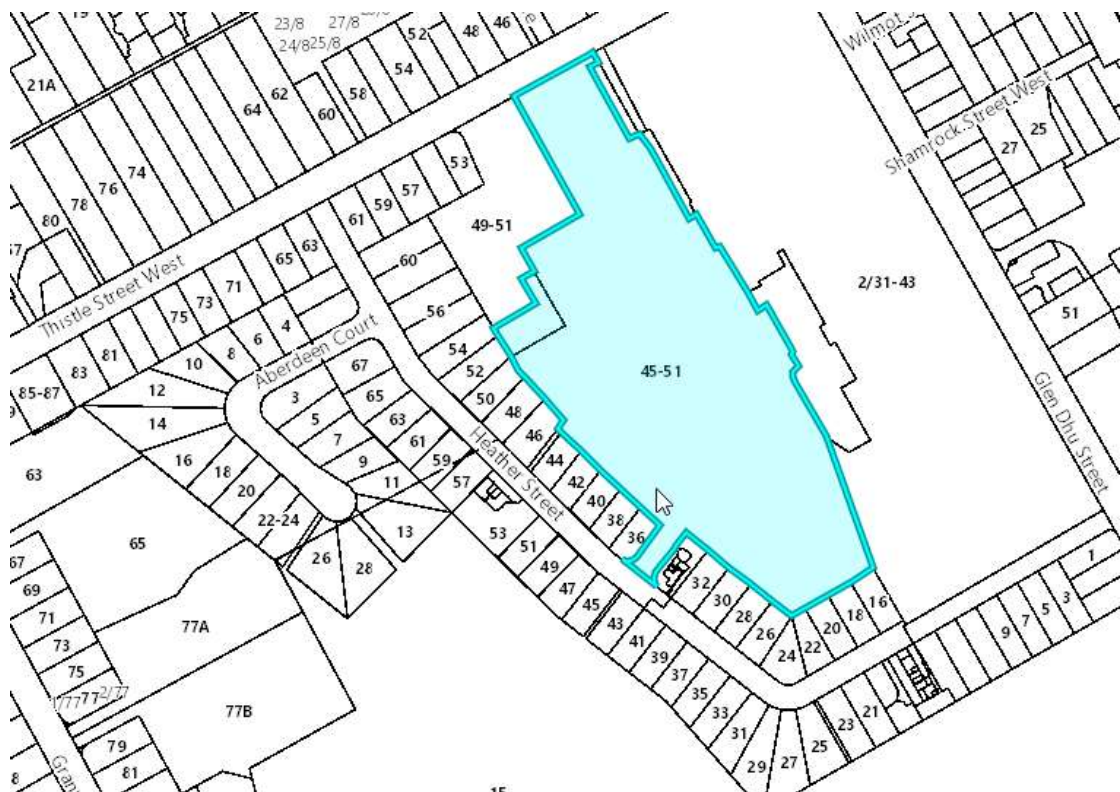

City of Launceston
A Leader in Community & Government

LOCALITY MAP
DA0049/2019 - 45-47 Thistle Street and 49-51
Thistle Street West, South Launceston

Locality Map

Scale: This Map Is Not to Scale