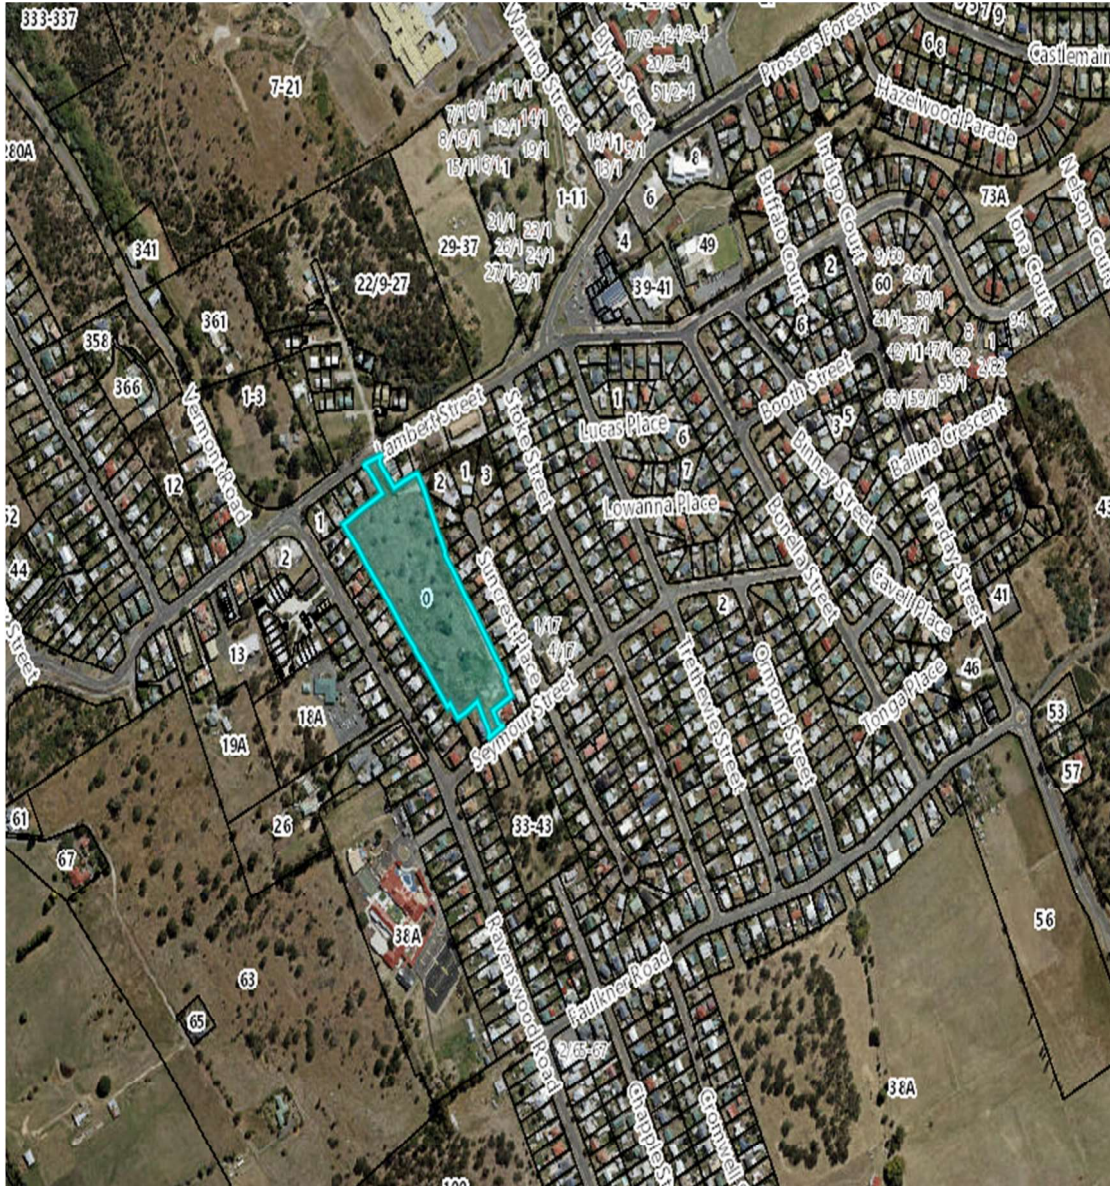

City of Launceston
A Leader in Community & Government

LOCALITY MAP

DA0584/2019 - Chapple Street, Ravenswood

Locality Map

Scale: This Map Is Not to Scale