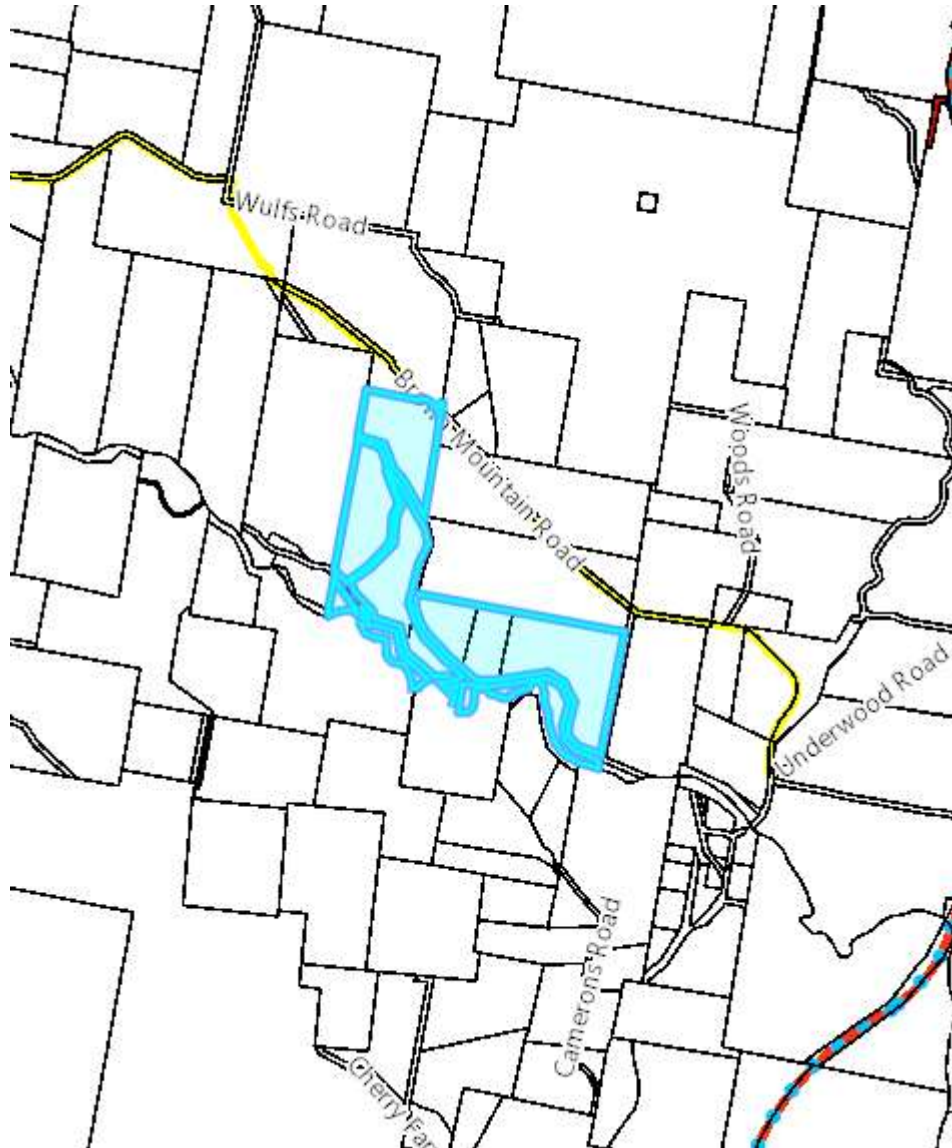

City of Launceston
A Leader in Community & Government

LOCALITY MAP - DA0345/2020
175 Glenford Farm Road, Underwood

Locality Map

Scale: This Map Is Not to Scale