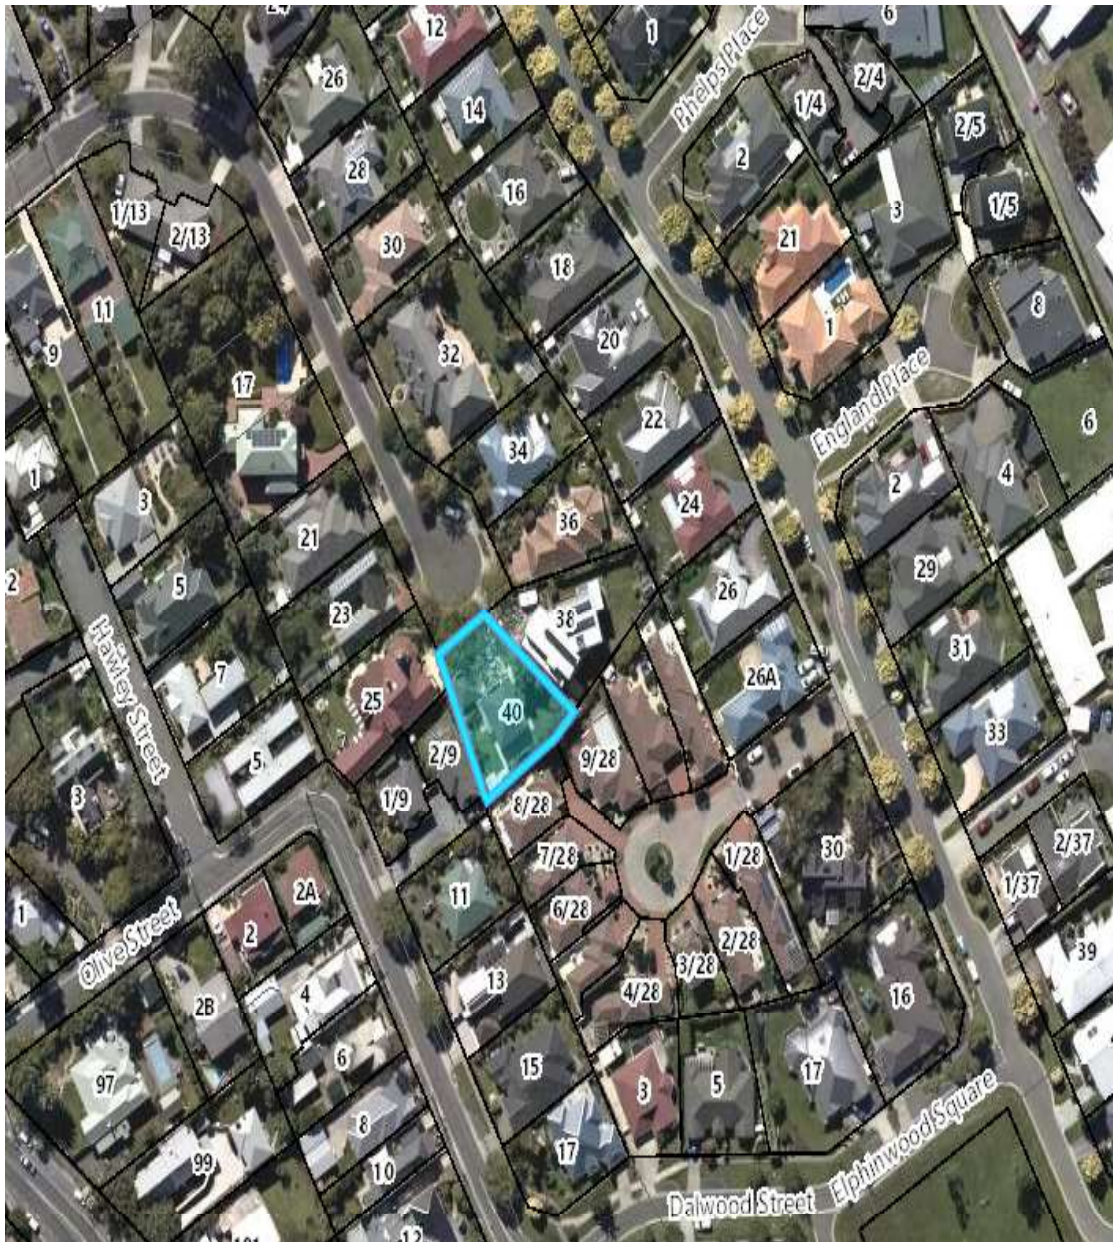

City of Launceston
A Leader in Community & Government

LOCALITY MAP
DA0047/2021 - 40 College Street, Newstead

Locality Map

Scale: This Map Is Not to Scale