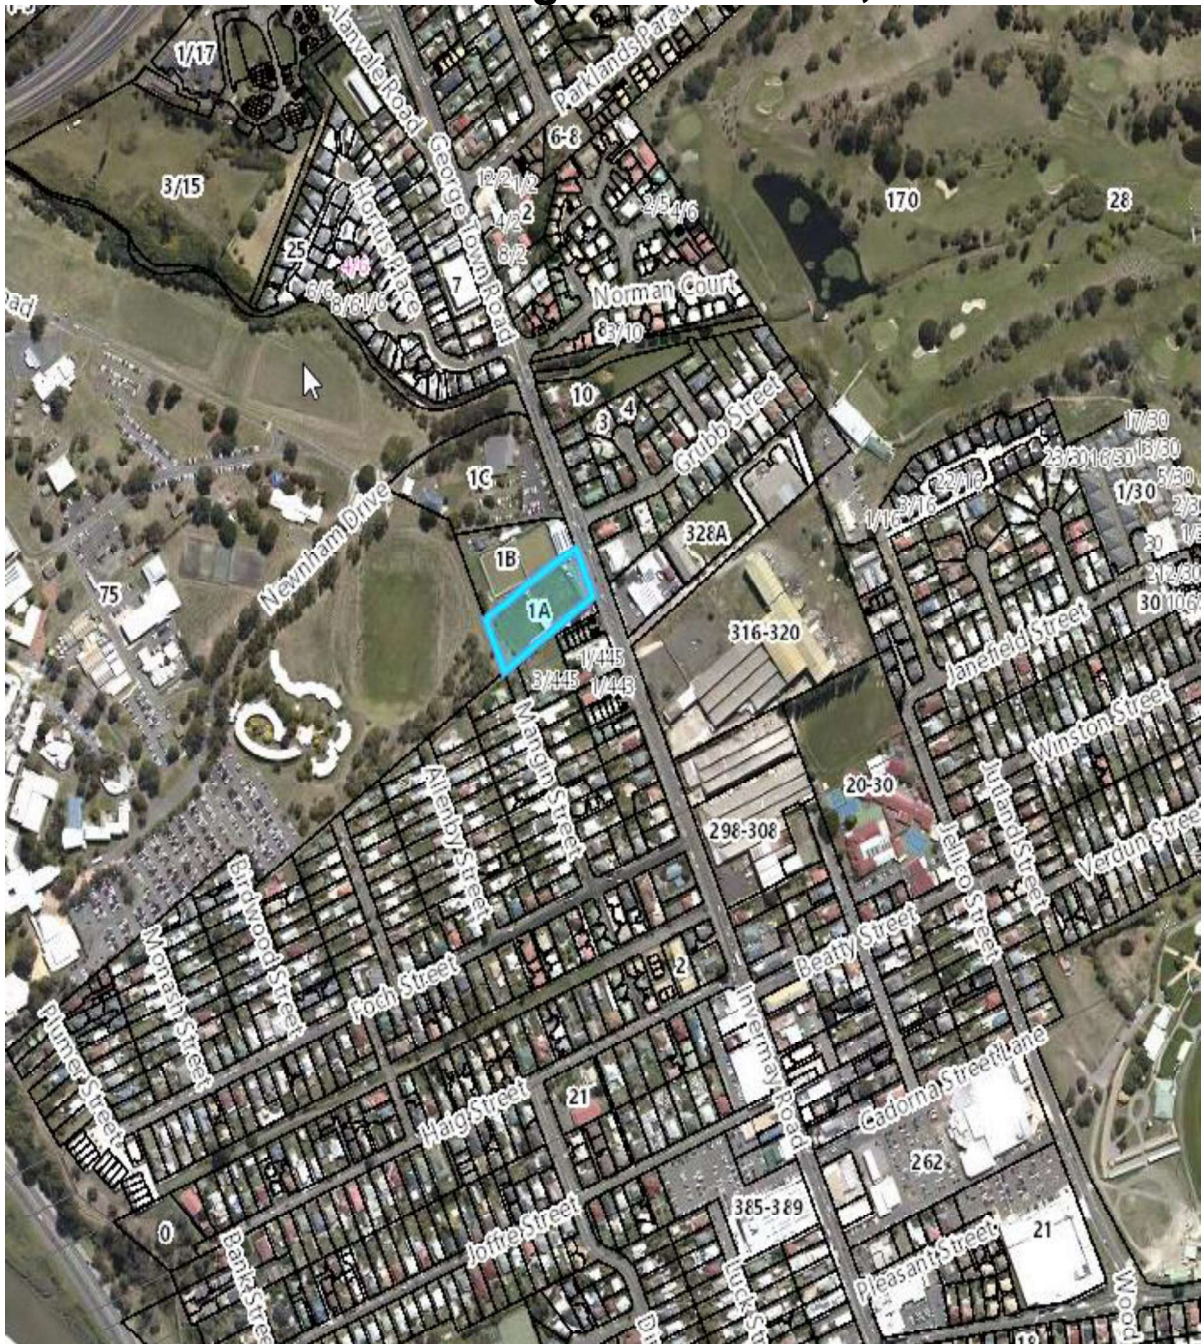

City of Launceston
A Leader in Community & Government

LOCALITY MAP

DA0463/2021 - 1A George Town Road, Newnham

Locality Map

Scale: This Map Is Not to Scale