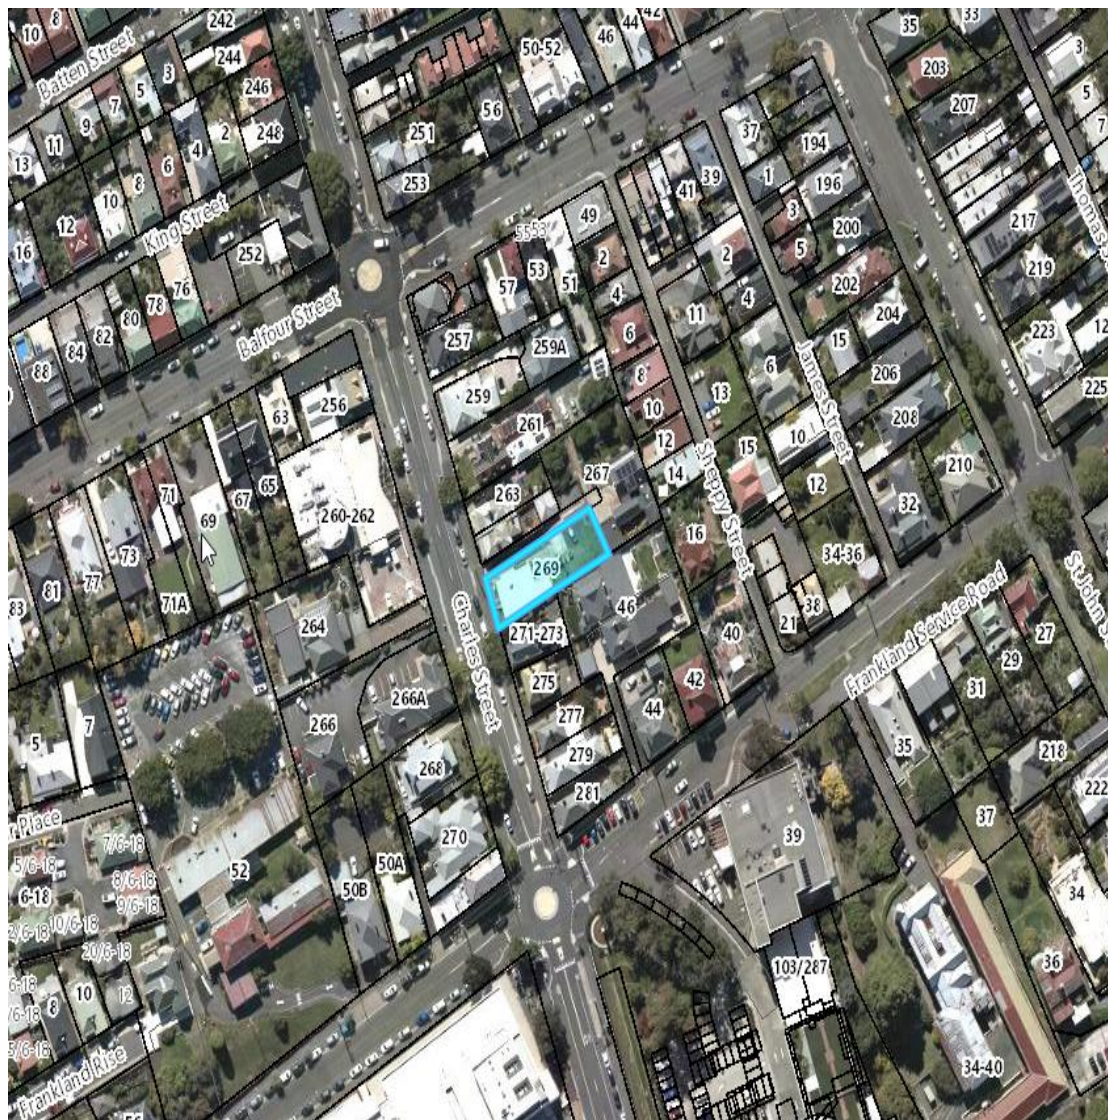

City of Launceston
A Leader in Community & Government

LOCALITY MAP

DA0894/2020 - 269 Charles Street, Launceston

Locality Map

Scale: This Map Is Not to Scale