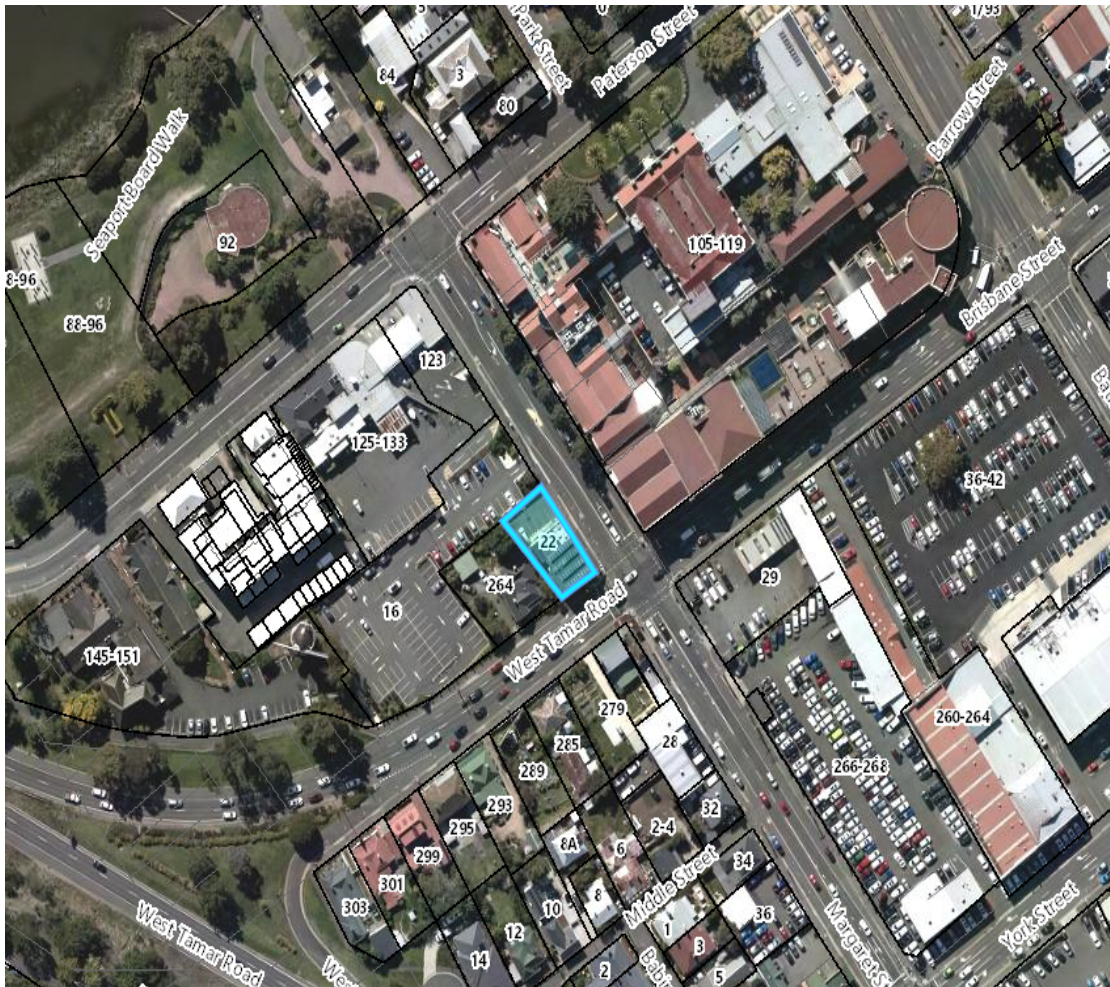

City of Launceston
A Leader in Community & Government

LOCALITY MAP
DA0174/2021 - 22 Margaret Street, Launceston

Locality Map

Scale: This Map Is Not to Scale