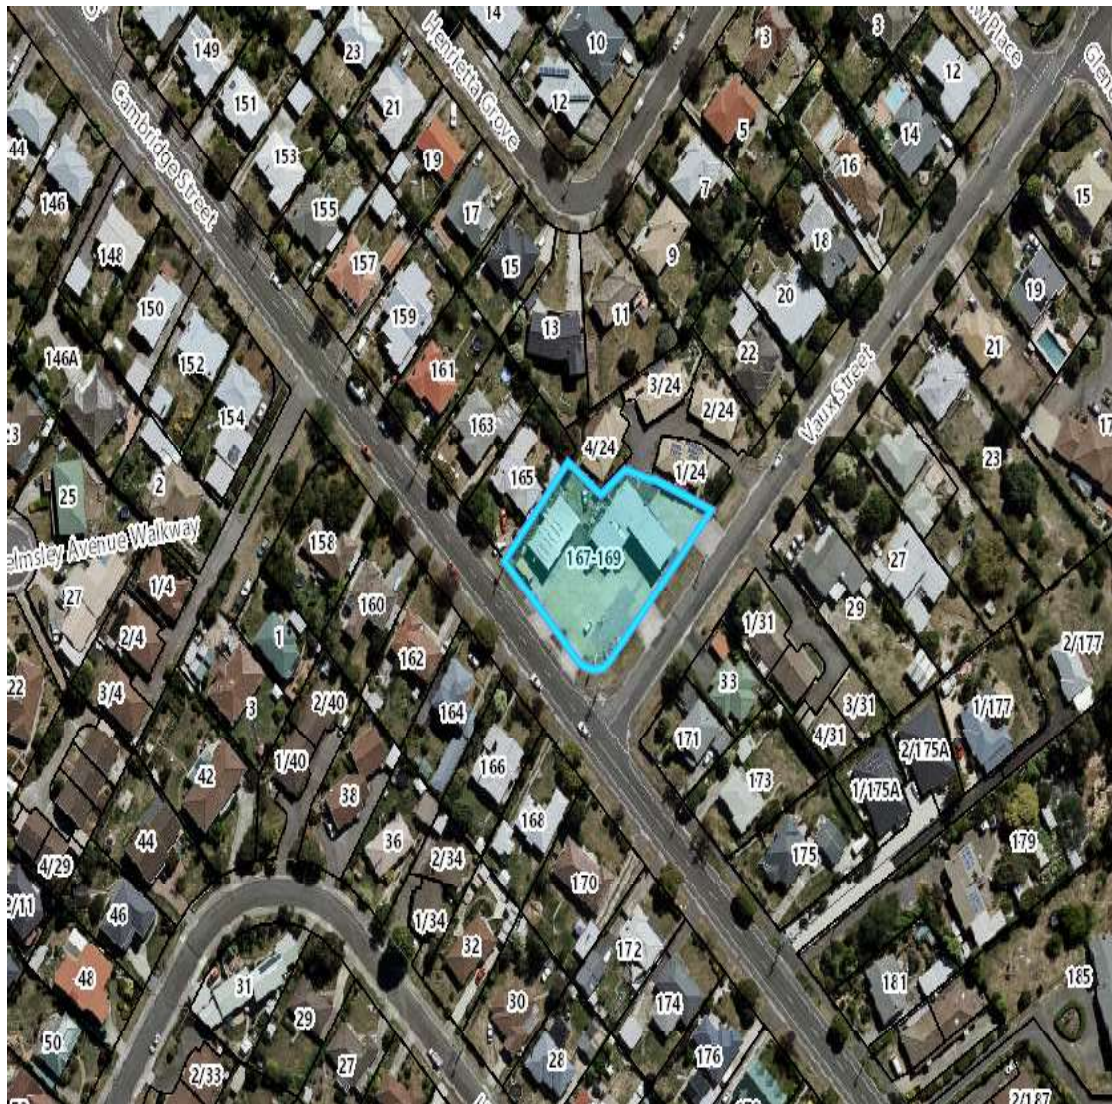

City of Launceston
A Leader in Community & Government

LOCALITY MAP
DA0314/2021 - 167-169 Cambridge Street,
West Launceston

Locality Map

Scale: This Map Is Not to Scale