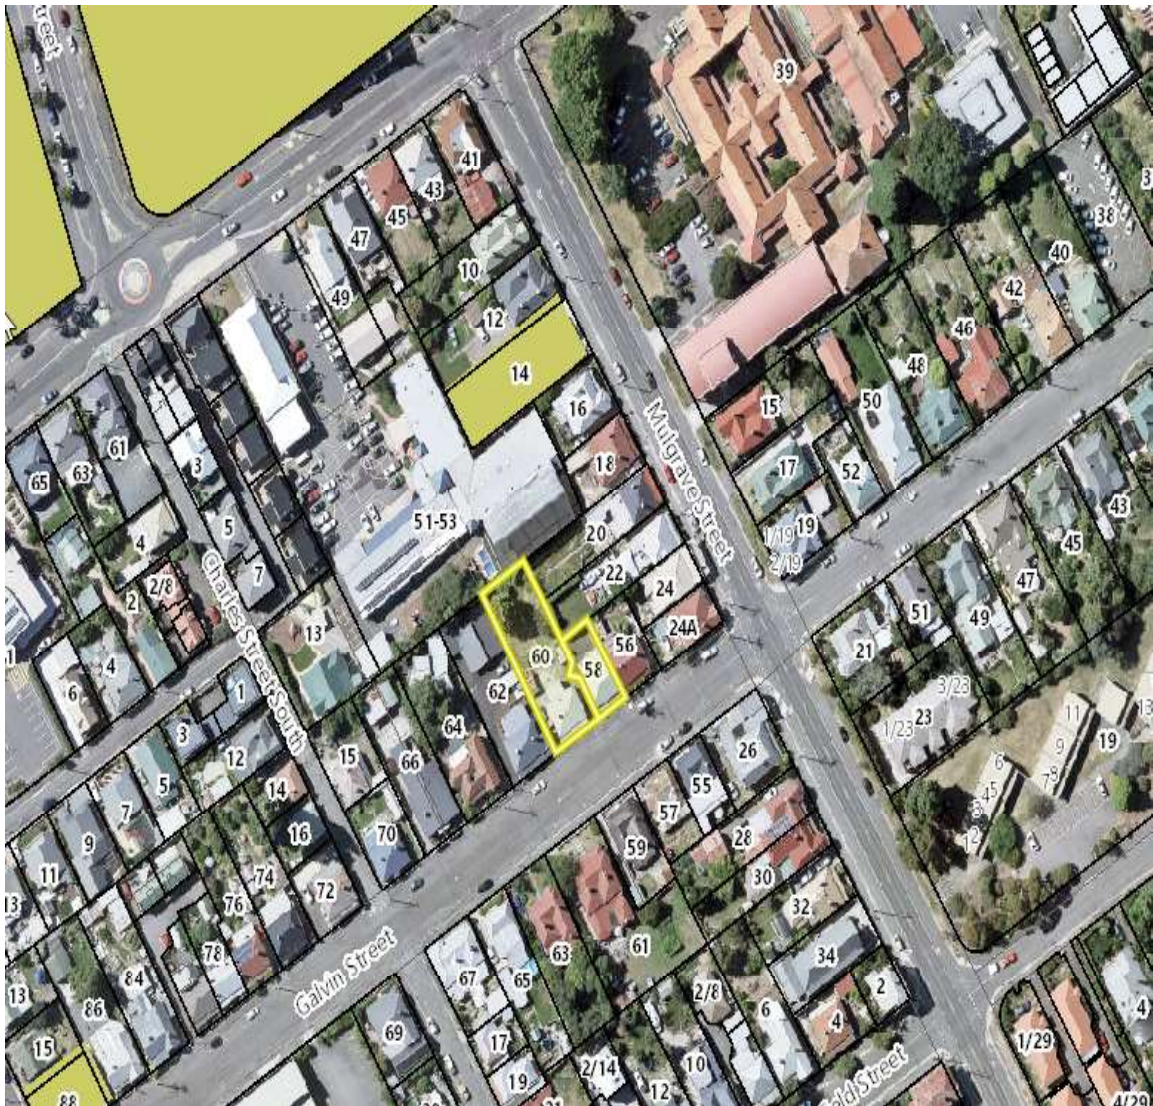

City of Launceston
A Leader in Community & Government

LOCALITY MAP
DA0541/2021 - 58 and 60 Galvin Street,
South Launceston

Locality Map

Scale: This Map Is Not to Scale