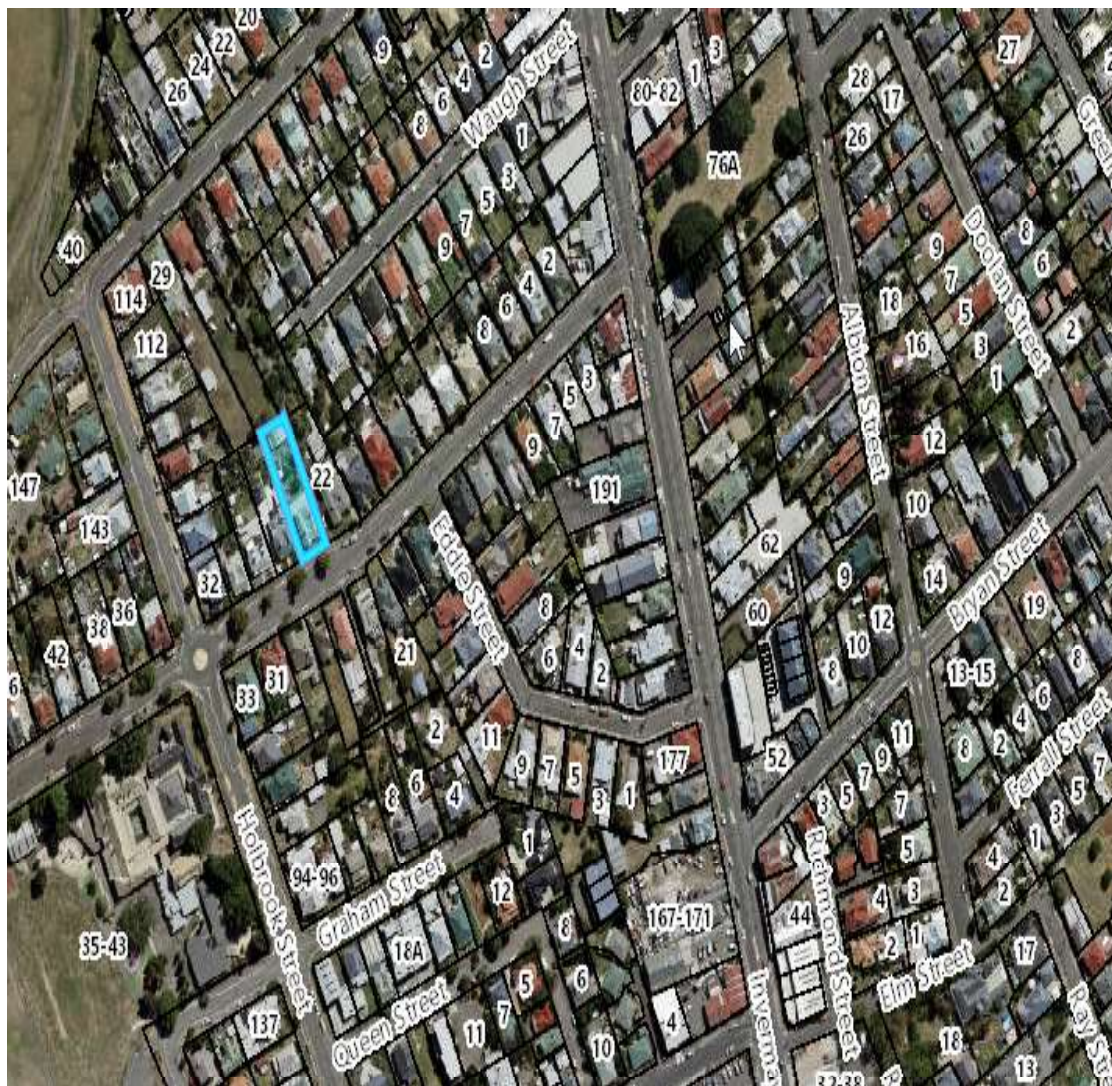

City of Launceston  
*A Leader in Community & Government*

**LOCALITY MAP**  
**DA0608/2021 - 24 Mayne Street, Invermay**

**Locality Map**

Scale: This Map Is Not to Scale