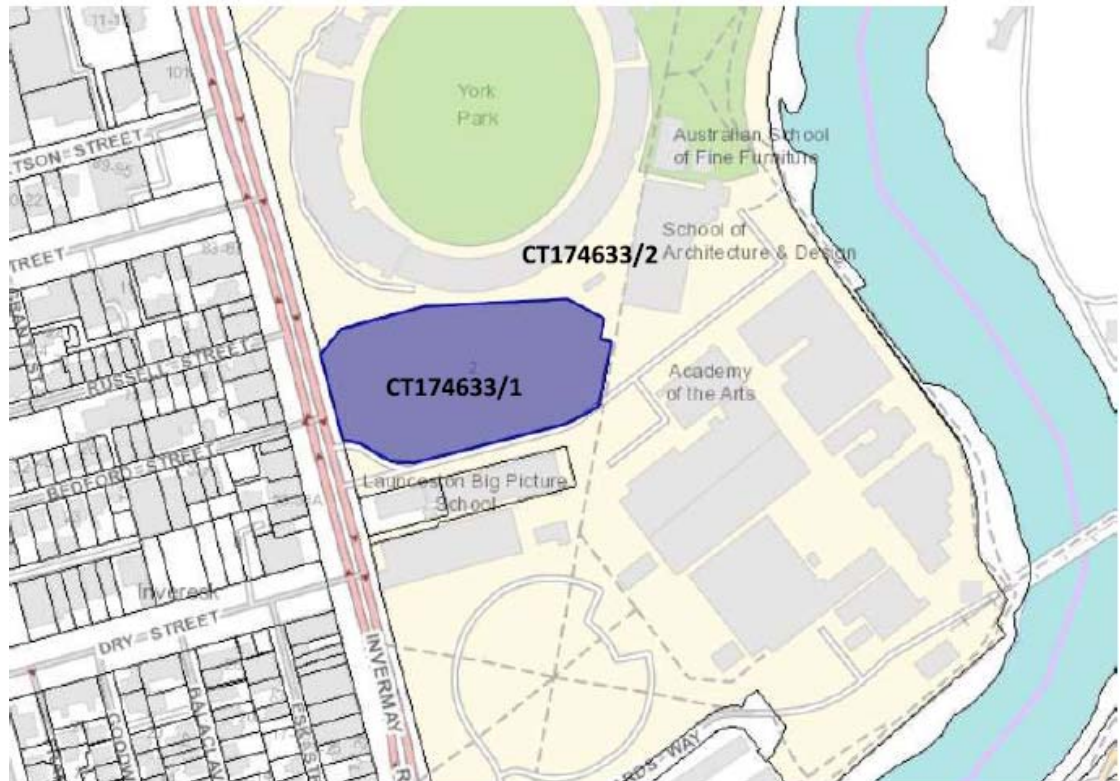

**City of Launceston
A Leader in Community &
Government**

**LOCALITY MAP - DA0780/2020
2-4 Invermay Road, Invermay**

Figure 2: Extent of site (Source: the LIST, DPIPWE)

Locality Map

Scale: This Map Is Not to Scale