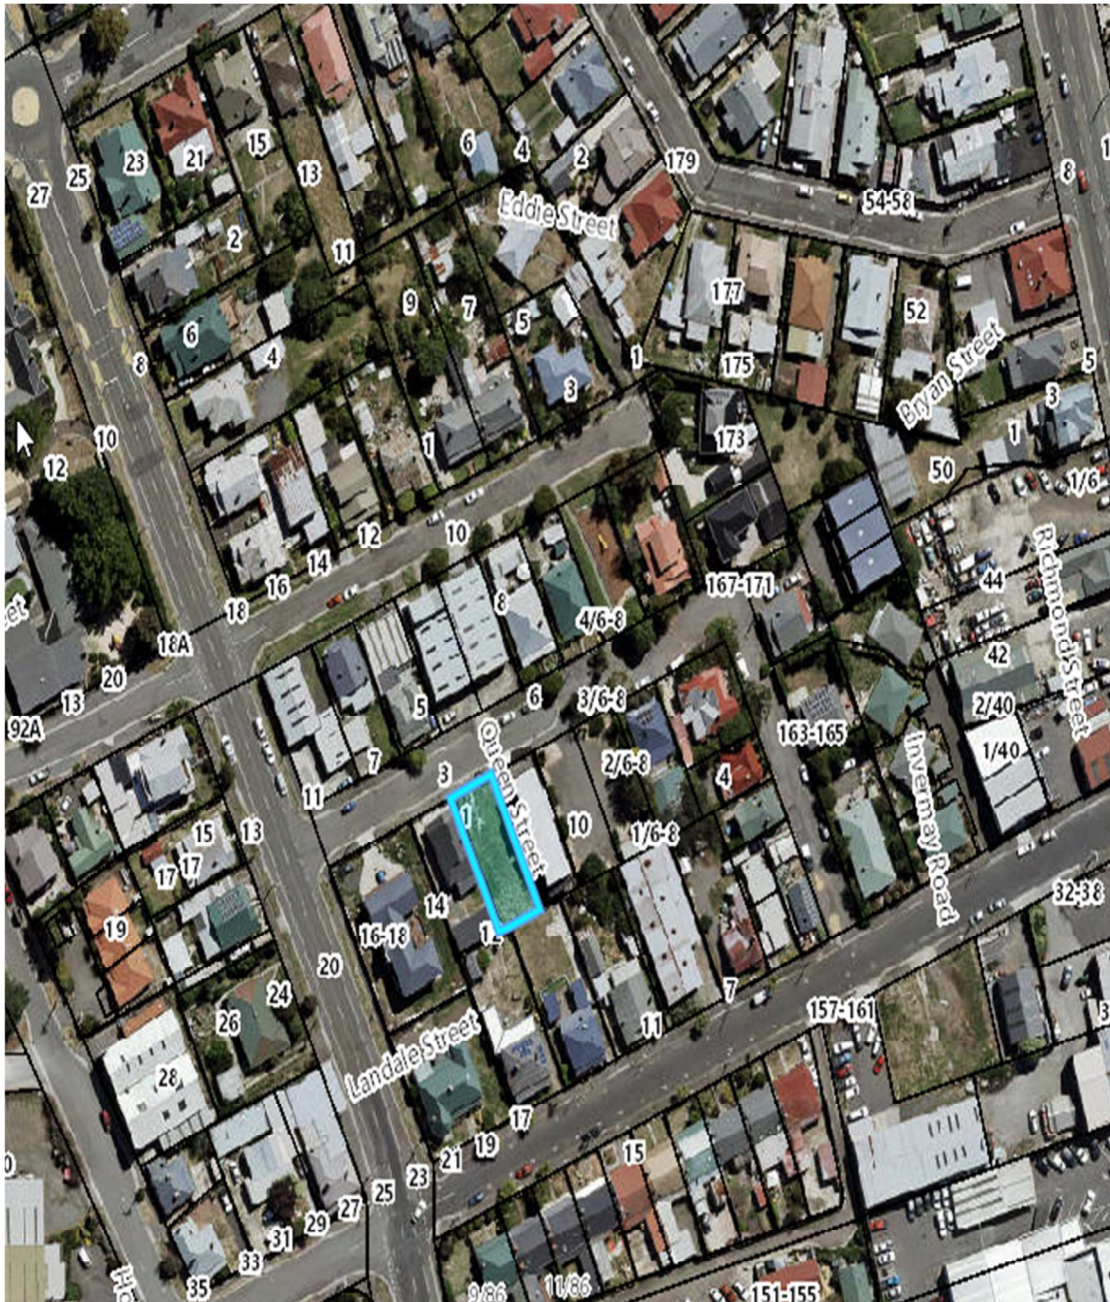

City of Launceston
A Leader in Community & Government

LOCALITY MAP
DA0763/2020 - 15 Queen Street, Invermay

Locality Map

Scale: This Map Is Not to Scale