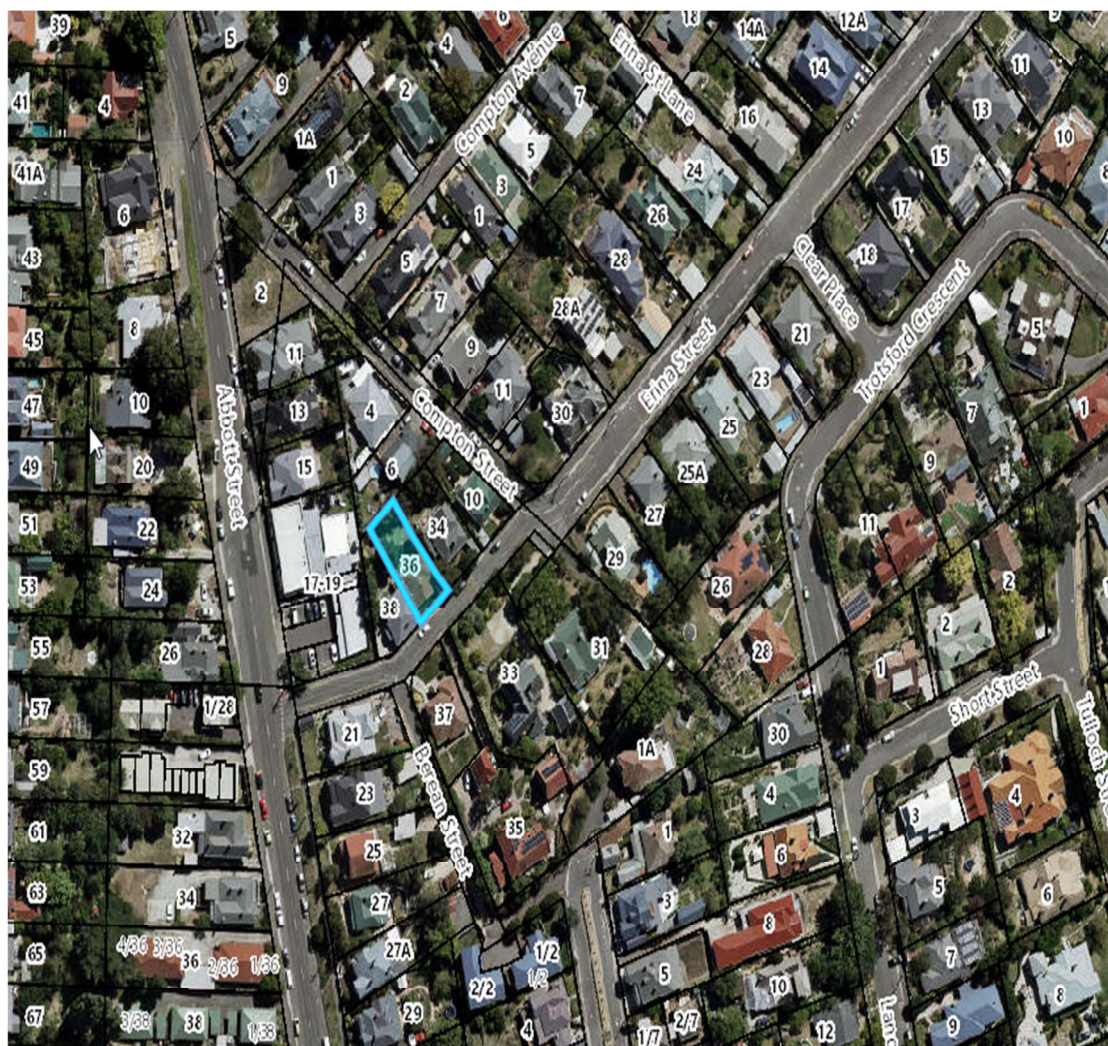

City of Launceston
A Leader in Community & Government

LOCALITY MAP

DA0747/2020 - 36 Erina Street, East Launceston

Locality Map

Scale: This Map Is Not to Scale