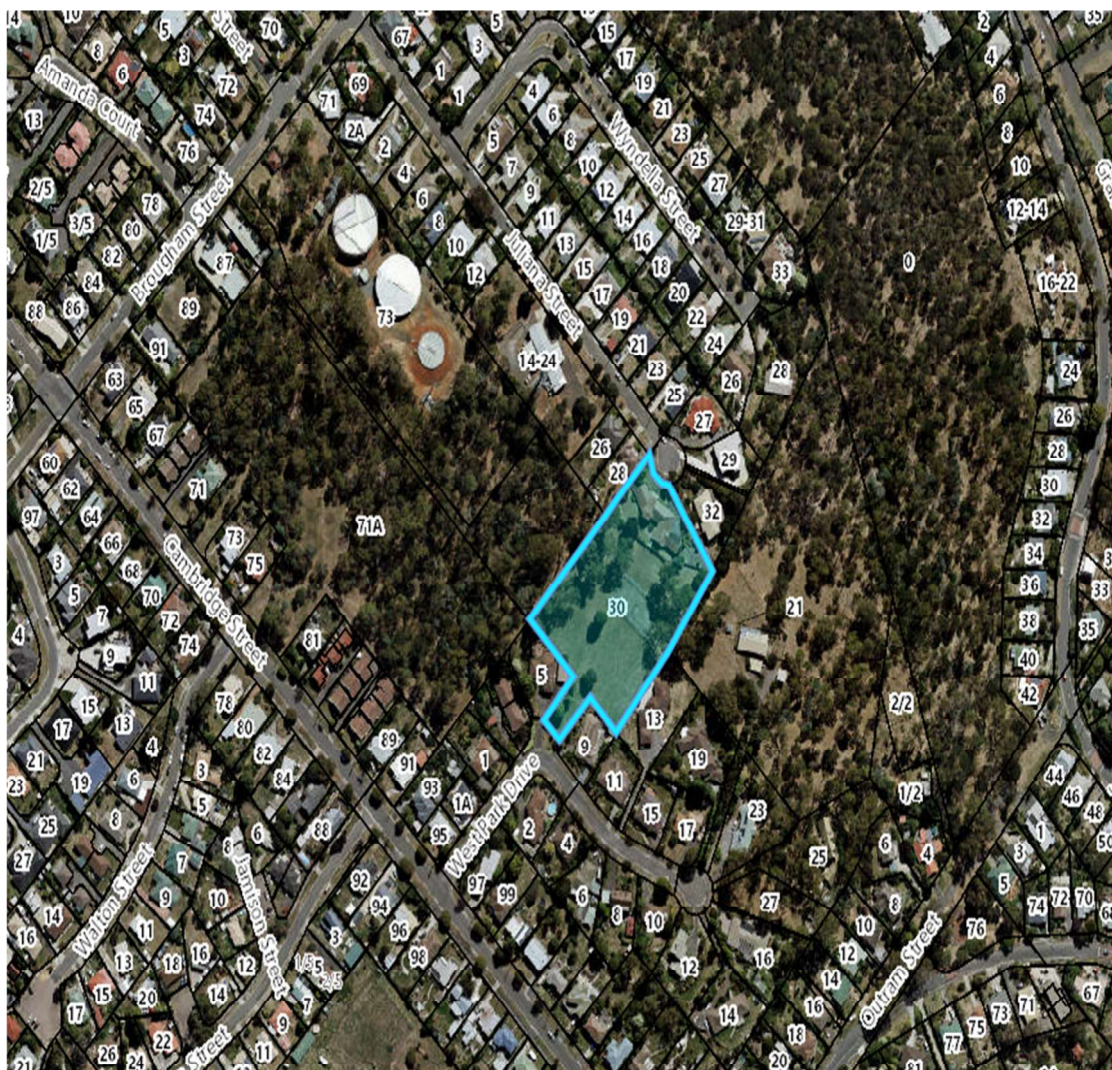

City of Launceston
A Leader in Community & Government

LOCALITY MAP
DA0760/2020 - 30 Juliana Street,
West Launceston

Locality Map

Scale: This Map Is Not to Scale