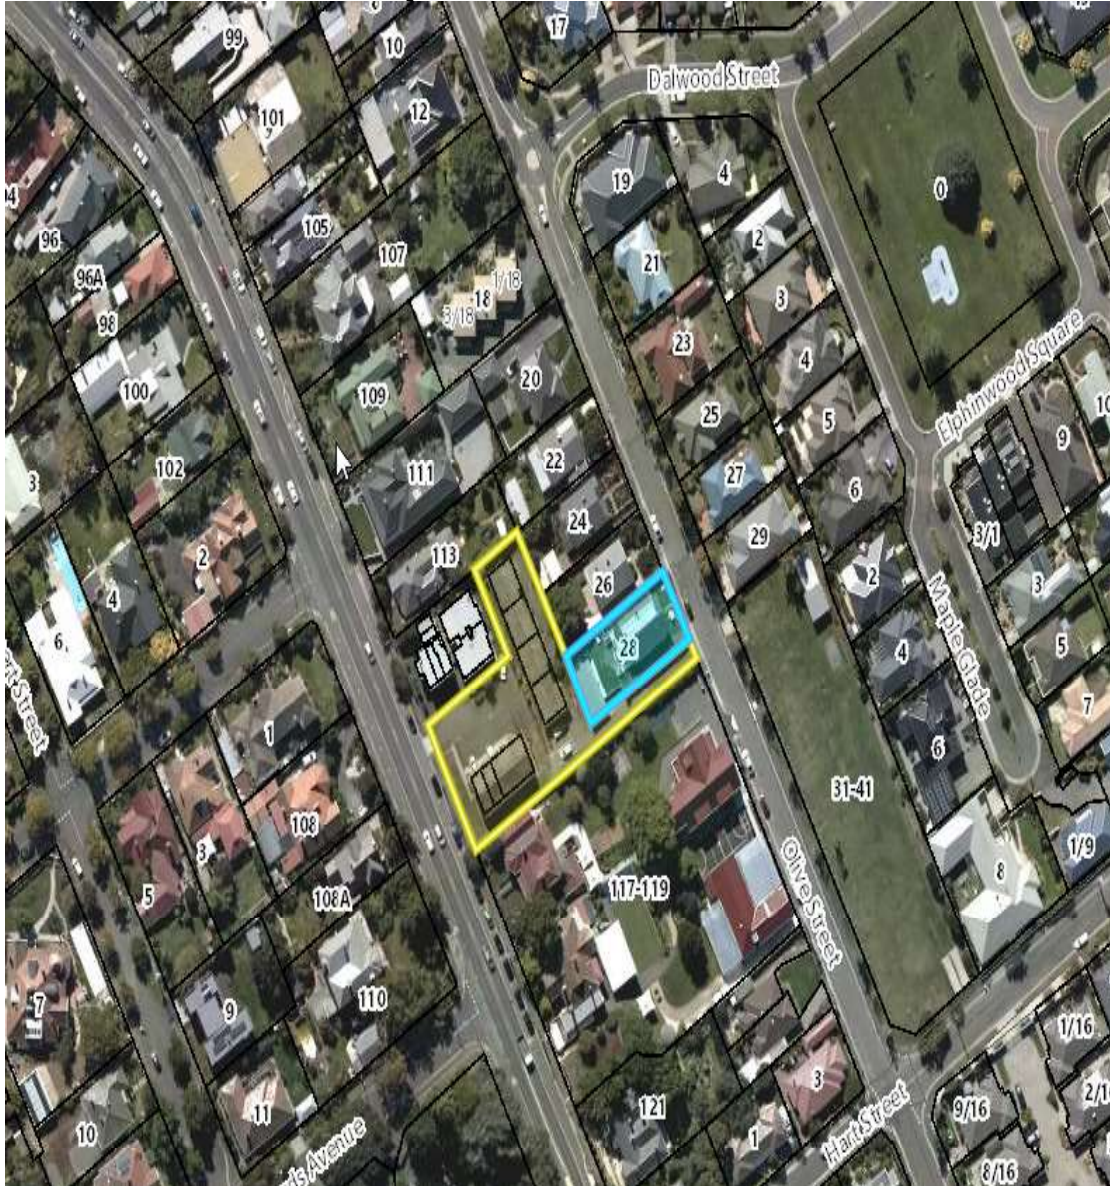

28 Olive Street (CT
68054/1) benefits of a right
of carriageway over the
right of way on 115A
Elphin Road, Newstead
(CT 140869/1-7).

City of Launceston
A Leader in Community & Government

LOCALITY MAP

DA0251/2021 - 28 Olive Street and 115A Elphin Road, Newstead

Locality Map

Scale: This Map Is Not to Scale