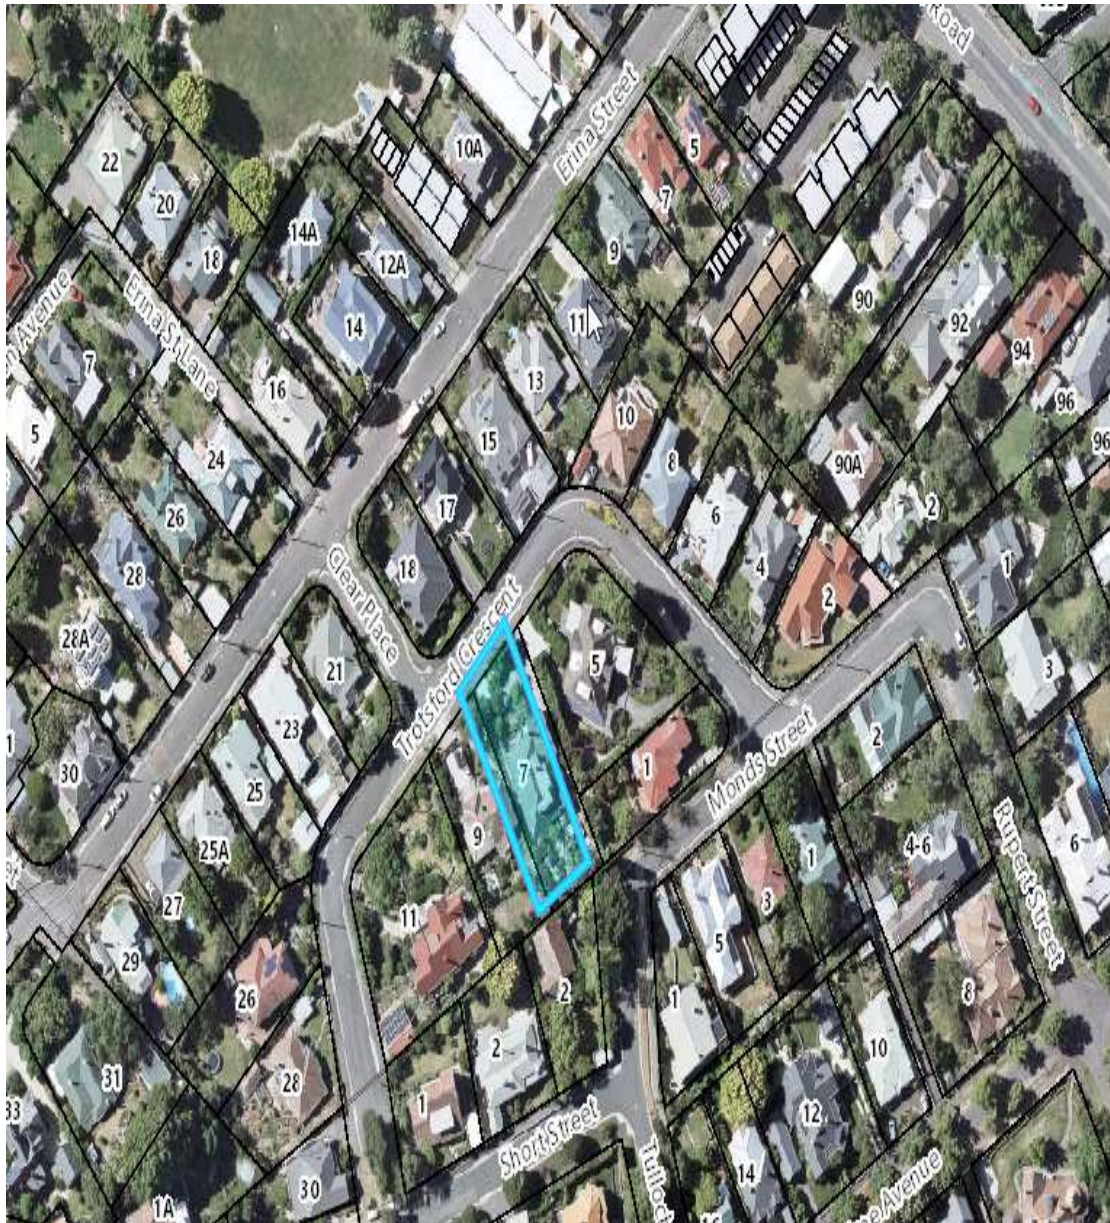

City of Launceston
A Leader in Community & Government

LOCALITY MAP

DA0110/2021 - 7 Trotsford Crescent, Newstead

Locality Map

Scale: This Map Is Not to Scale