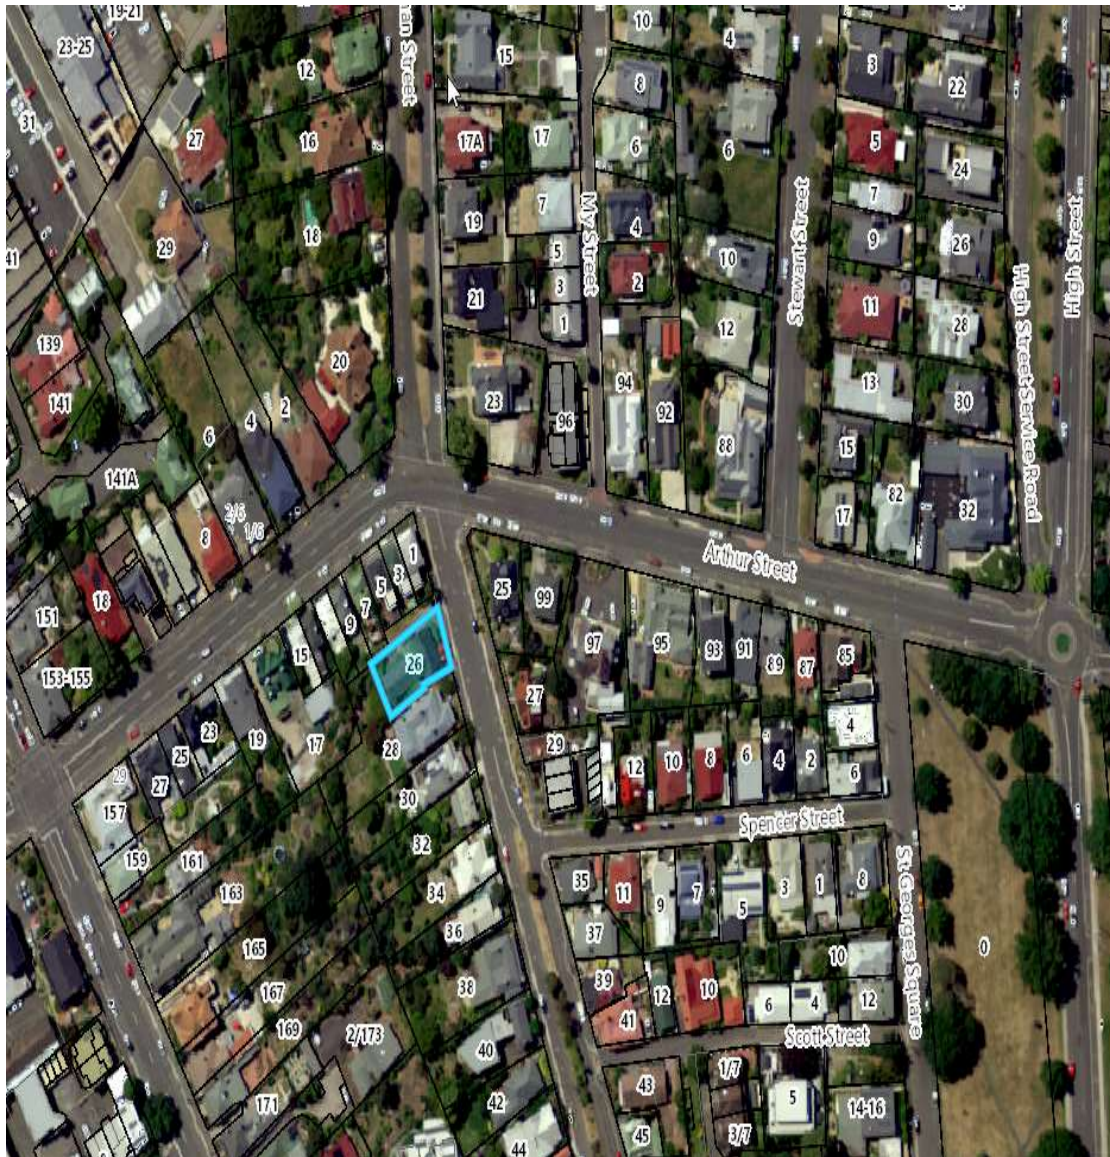

City of Launceston
A Leader in Community & Government

LOCALITY MAP
DA0101/2021 - 26 Welman Street, Launceston

Locality Map

Scale: This Map Is Not to Scale