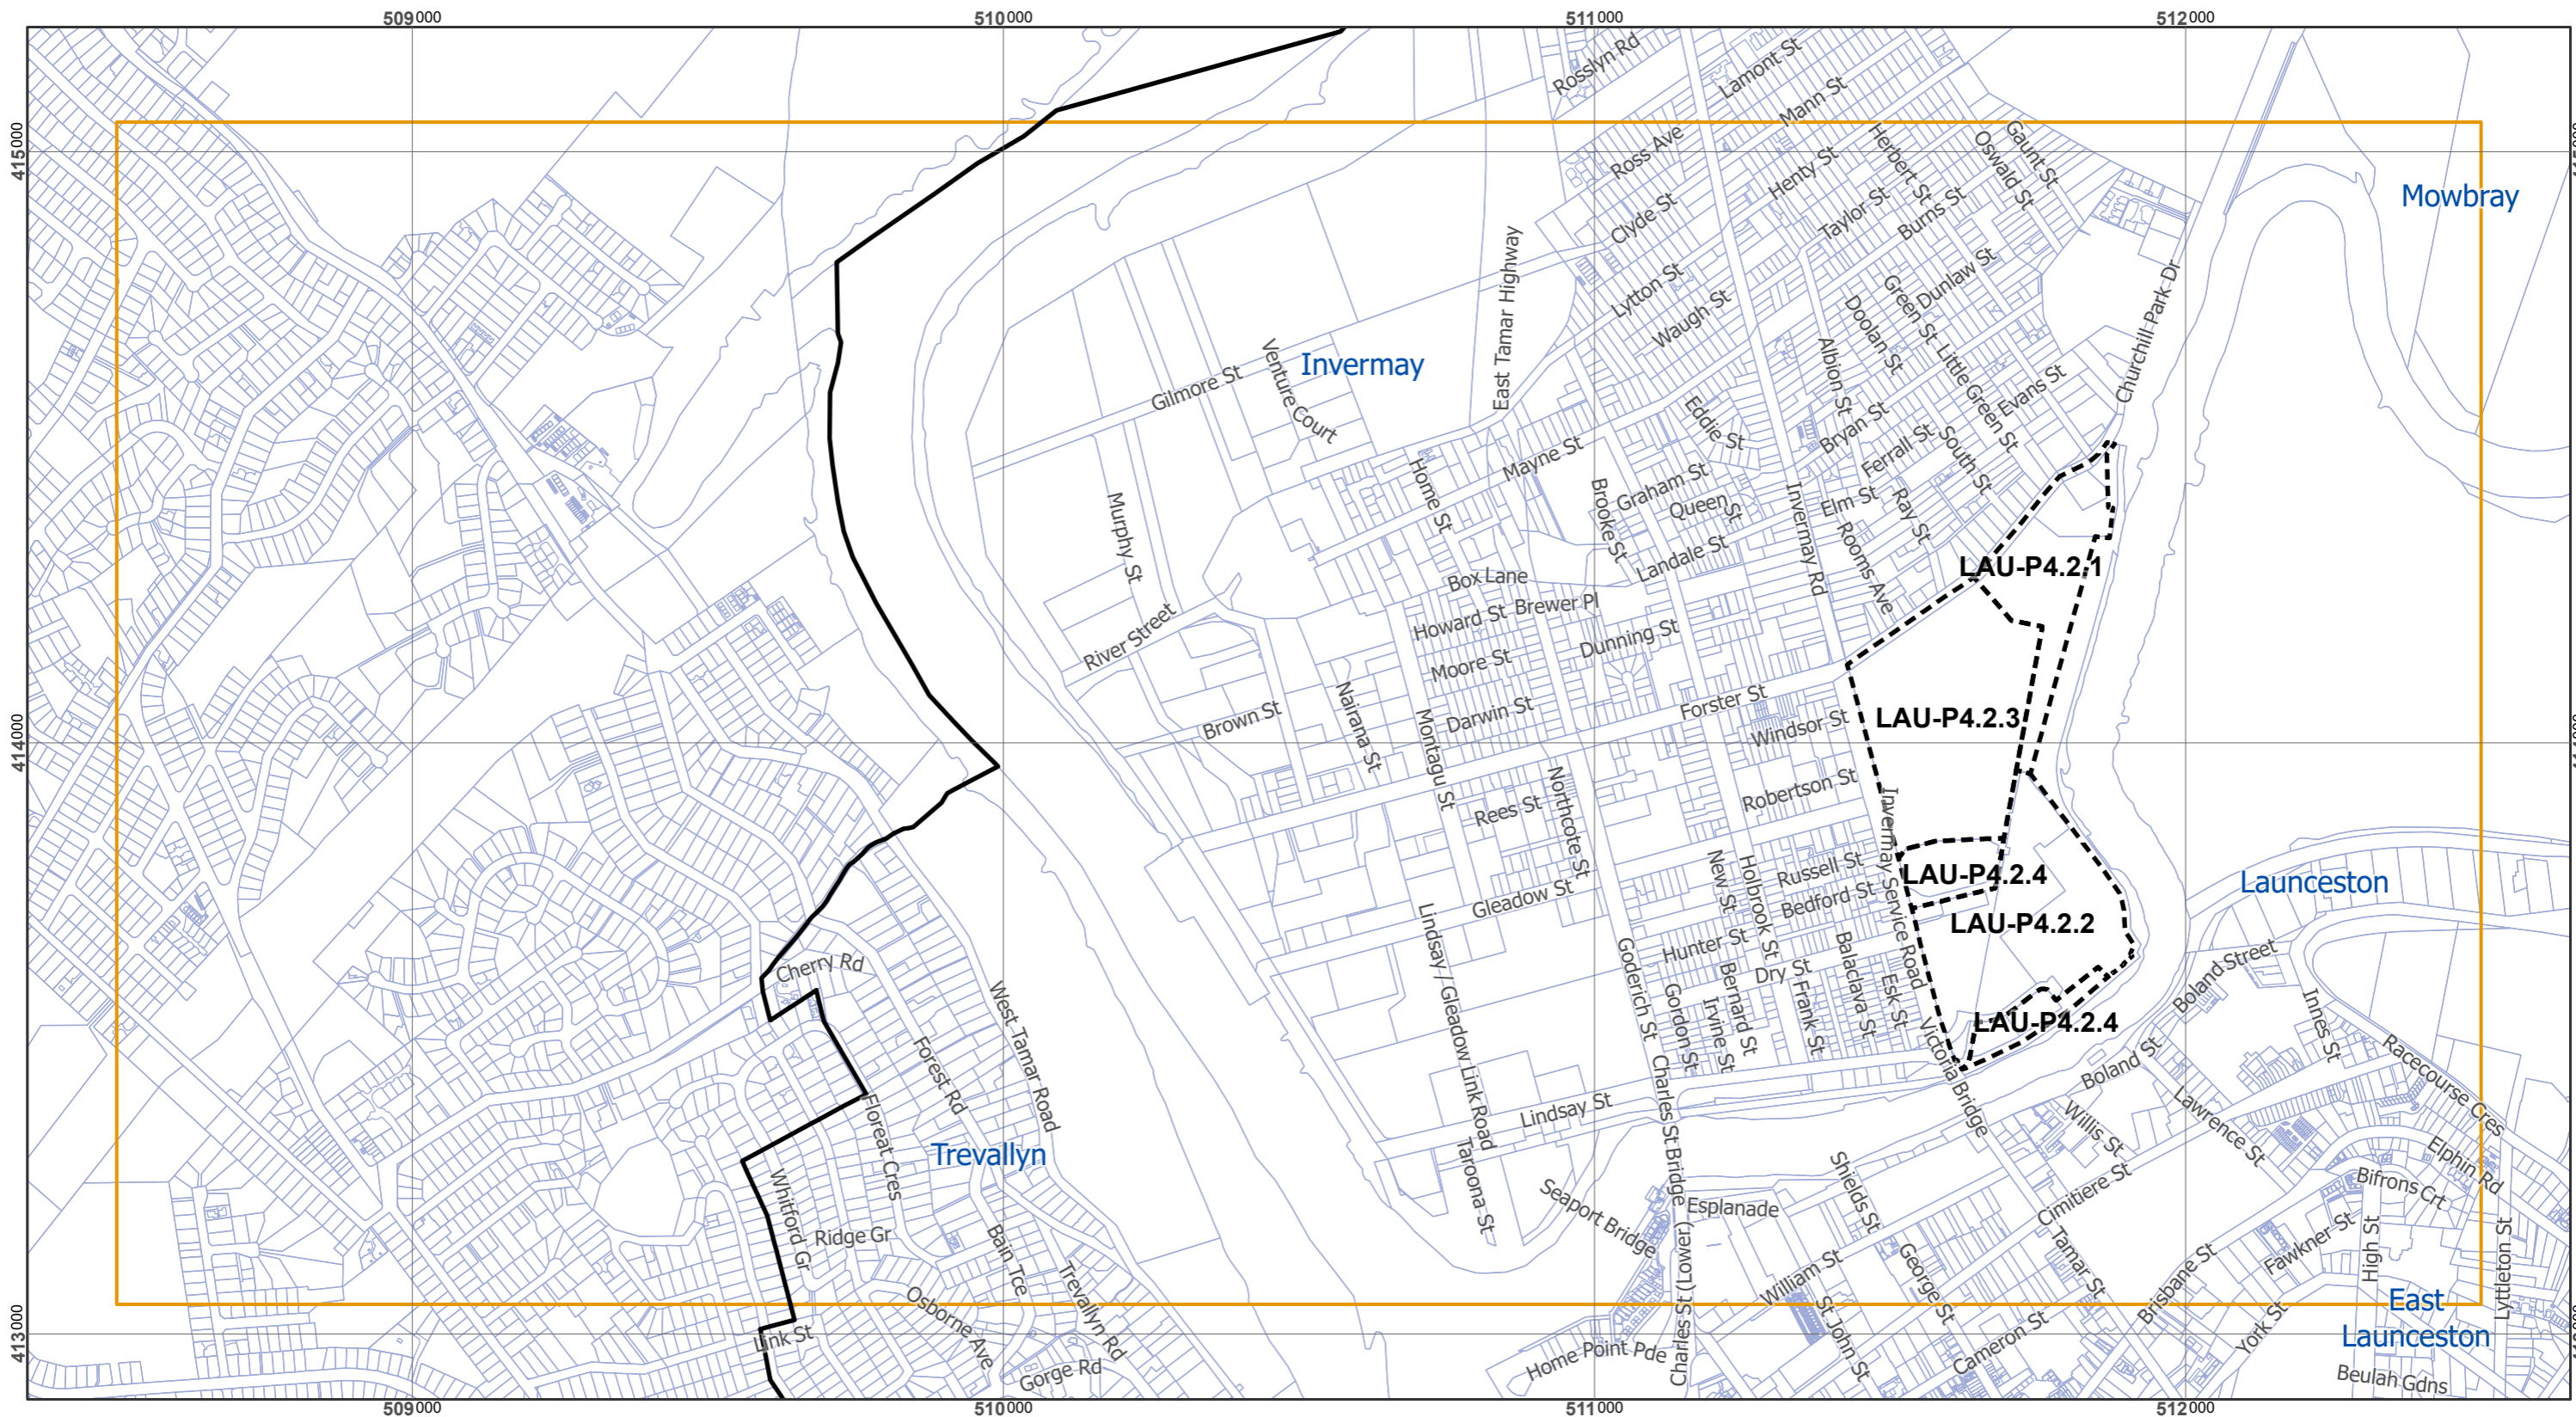

Launceston Local Provisions Schedule: LAU-P4.2 Inveresk Site Local Area Objectives

- Legend**
- LAU-P4.2 Inveresk Site
 - LPS Boundary
 - Cadastral Parcels

Coordinate System : GDA 94 MGA Zone 55
Zone data from Launceston City Council
Base Topographic data from LIST ©State of Tasmania