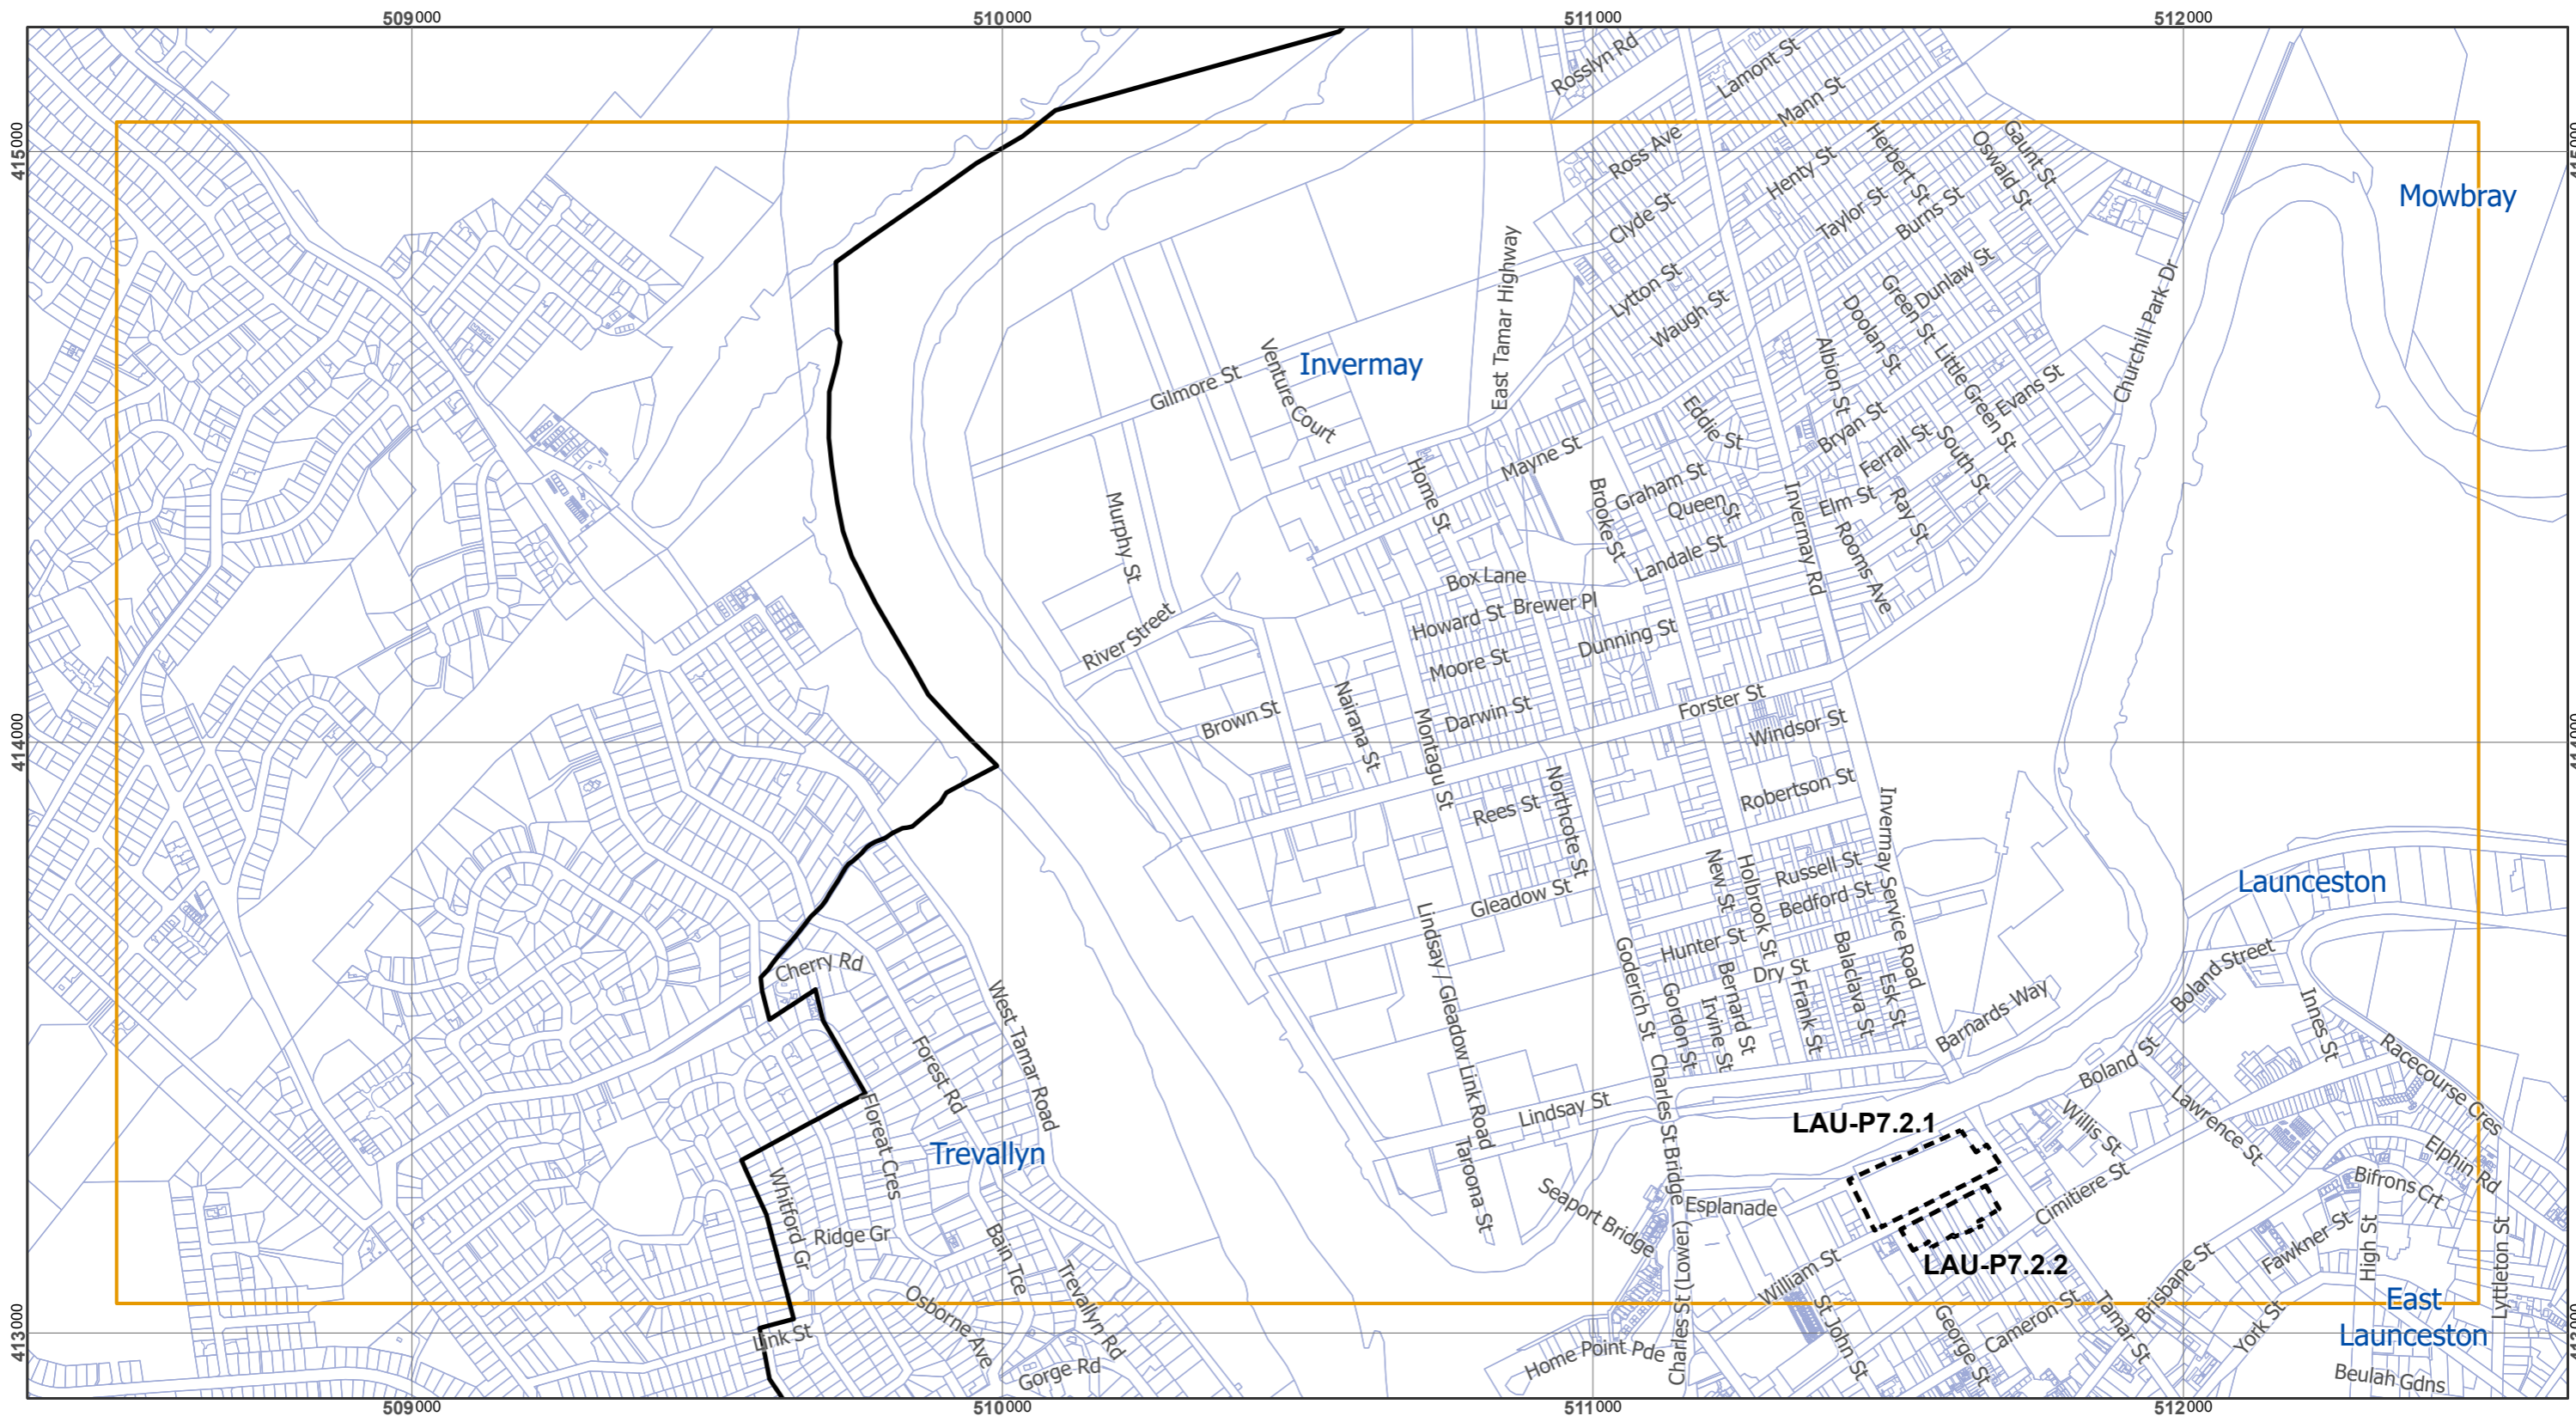

Launceston Local Provisions Schedule: LAU-P7.2 Boags Brewery Local Area Objectives

- Legend**
-  LAU-P7.2 Boags Brewery
 -  LPS Boundary
 -  Cadastral Parcels

Coordinate System : GDA 94 MGA Zone 55
Zone data from Launceston City Council
Base Topographic data from LIST ©State of Tasmania