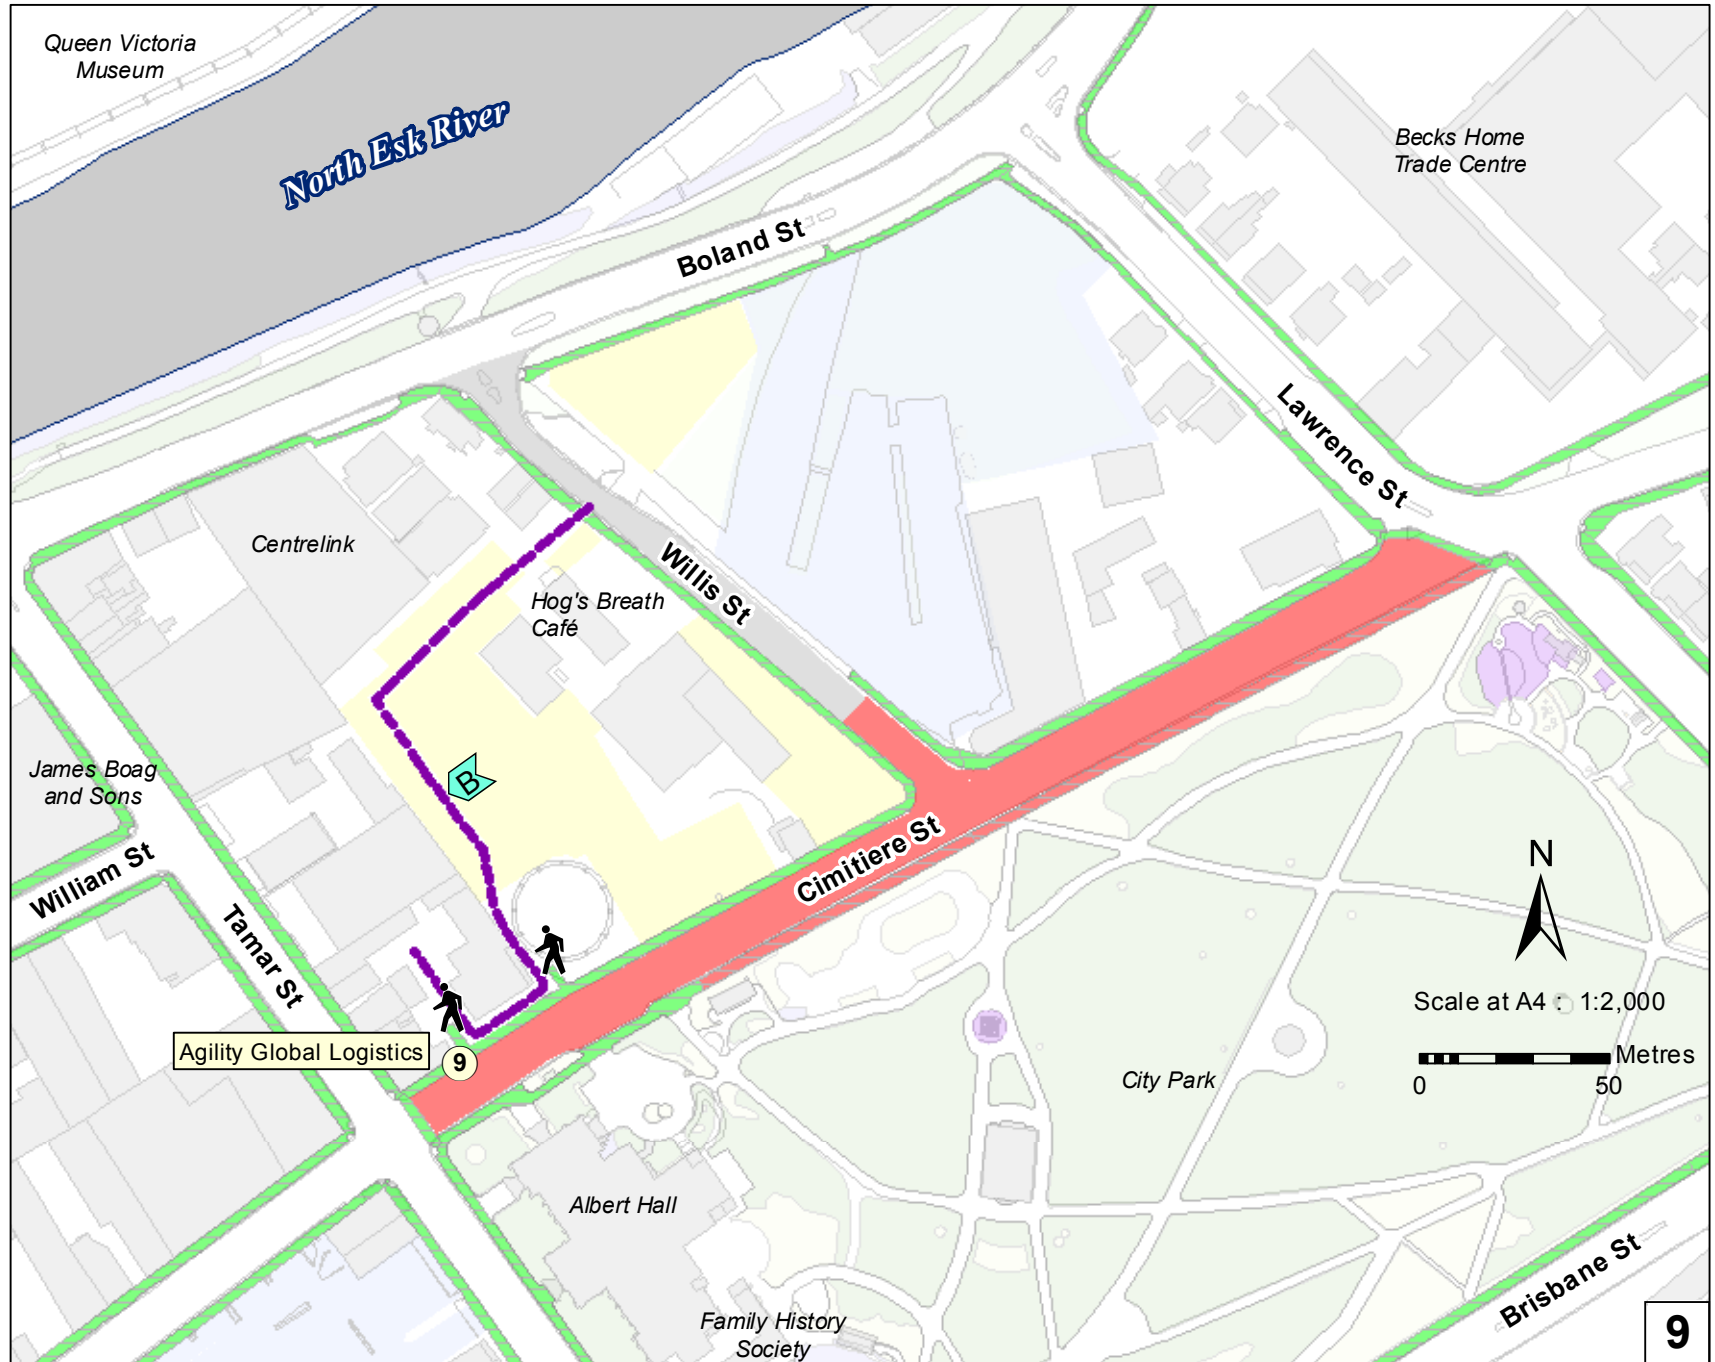

Agility Global Logistics

Agility Global Logistics

37-41 Tamar Street

(03) 6334 8633

www.agility.com

Cimitiere Street, between Tamar and Lawrence Street, will be closed for a major road reconstruction. The works are expected to be completed between late-February and late-April 2018.

Agility Global Logistics is open for business throughout the works.

Access to Agility Global Logistics:

Pedestrian access

Enter from the corner of Tamar and Cimitiere Streets

Vehicular access

Enter from Boland Street

Turn onto Willis Street

Turn right into Care Park

Follow signage through car park

Legend

Alternate Vehicular Access "B"

Roadworks, Closed

Road, Open

Footpath, Closed